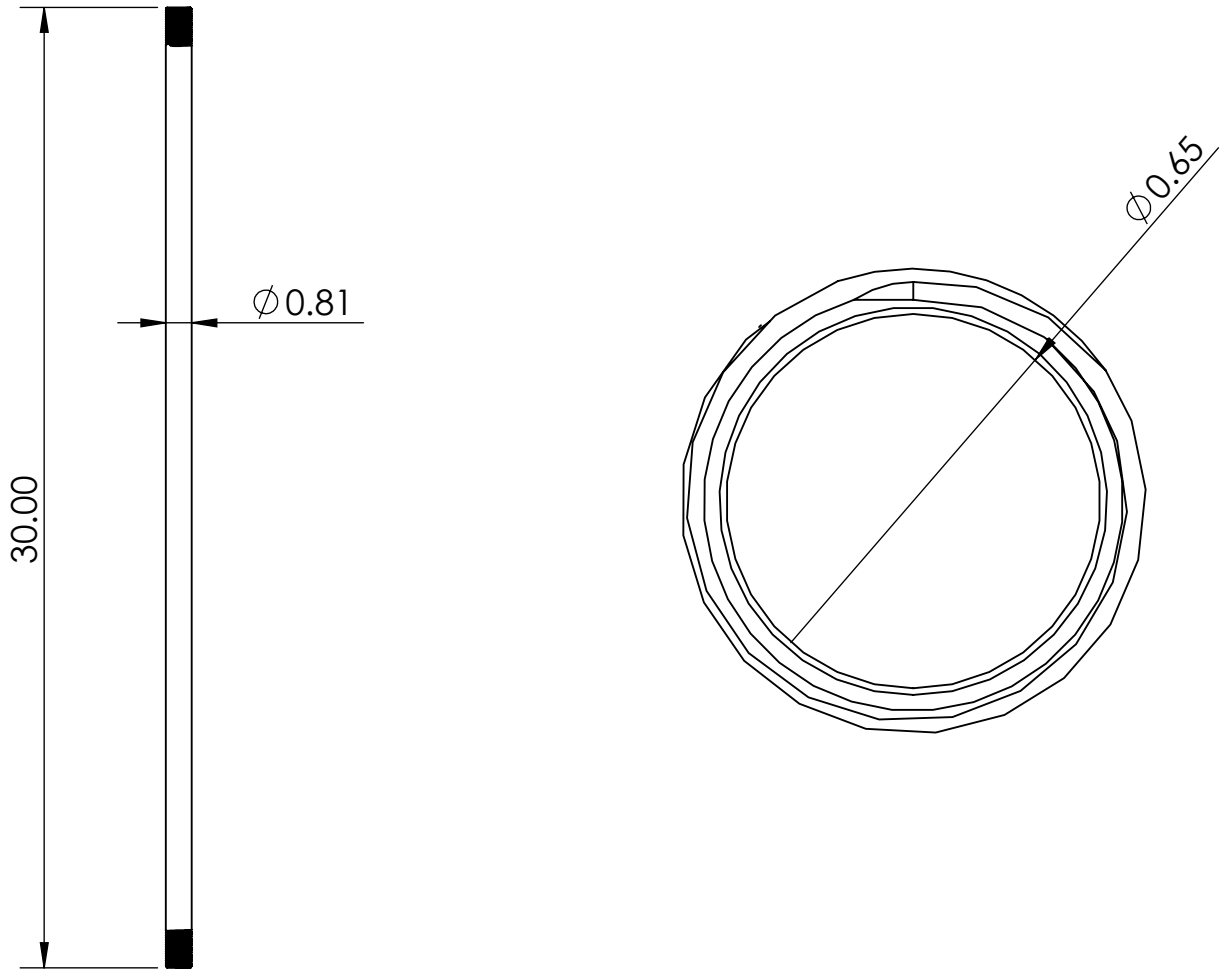

FEATURES & BENEFITS:

- Made up with high quality brass material with chrome finish which is rust resistance
- Male thread both side
- Provides Strong and Long Life Durability

C8310

WARRANTY: One Year Limited

PRODUCT DIMENSIONS:

OPTION AVAILABLE:

Part Number	Length (Inch)	Material	Finish
C8302	2	Brass	Polished Finish
C8303	3	Brass	Polished Finish
C8304	4	Brass	Polished Finish
C8305	6	Brass	Polished Finish
C8306	9	Brass	Polished Finish
C8307	12	Brass	Polished Finish
C8308	18	Brass	Polished Finish
C8309	24	Brass	Polished Finish
C8311	36	Brass	Polished Finish
C8312	48	Brass	Polished Finish