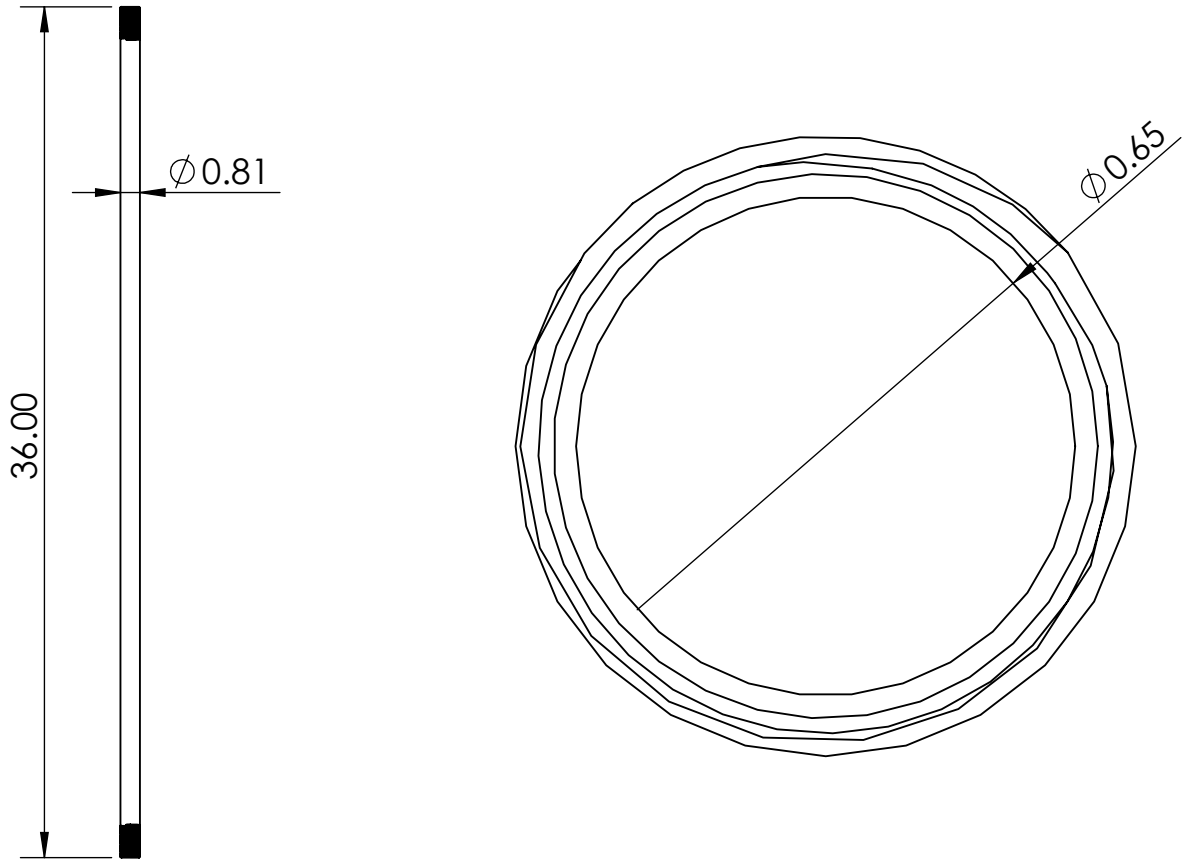

FEATURES & BENEFITS:

- Made up with high quality brass material with chrome finish which is rust resistance
- Male thread both side
- Provides Strong and Long Life Durability

C8311

WARRANTY: One Year Limited

PRODUCT DIMENSIONS:

OPTION AVAILABLE:

Part Number	Length (Inch)	Material	Finish
C8302	2	Brass	Polished Finish
C8303	3	Brass	Polished Finish
C8304	4	Brass	Polished Finish
C8305	6	Brass	Polished Finish
C8306	9	Brass	Polished Finish
C8307	12	Brass	Polished Finish
C8308	18	Brass	Polished Finish
C8309	24	Brass	Polished Finish
C8310	30	Brass	Polished Finish
C8312	48	Brass	Polished Finish