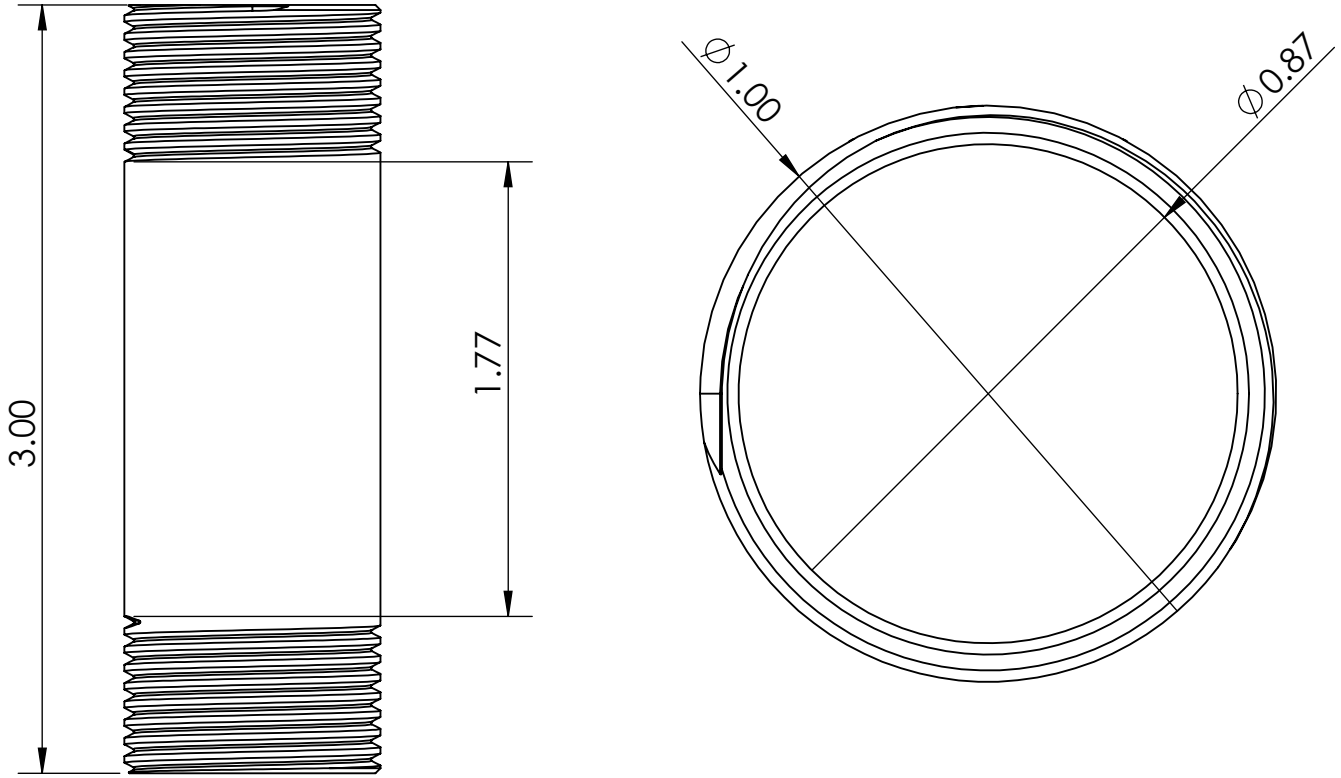

FEATURES & BENEFITS:

- Made up with high quality brass material with chrome finish which is rust resistance
- Our Extension Nipple use Smoothly in Fittings
- Provides Strong and Long Life Durability
- Chrome plated, Our product use in water, gas, air ,office, bathroom, taps and factory
- Nipple Hole size 22 mm

C8313

Polished Chrome

WARRANTY: One Year Warranty

PRODUCT DIMENSIONS:

OPTION AVAILABLE:

Part Number	Length (Inch)	Material	Finish	Thread
C8314	4	Lead Free Brass	Polished Chrome	3/4" NPT
C8315	6	Lead Free Brass	Polished Chrome	3/4" NPT
C8316	9	Lead Free Brass	Polished Chrome	3/4" NPT