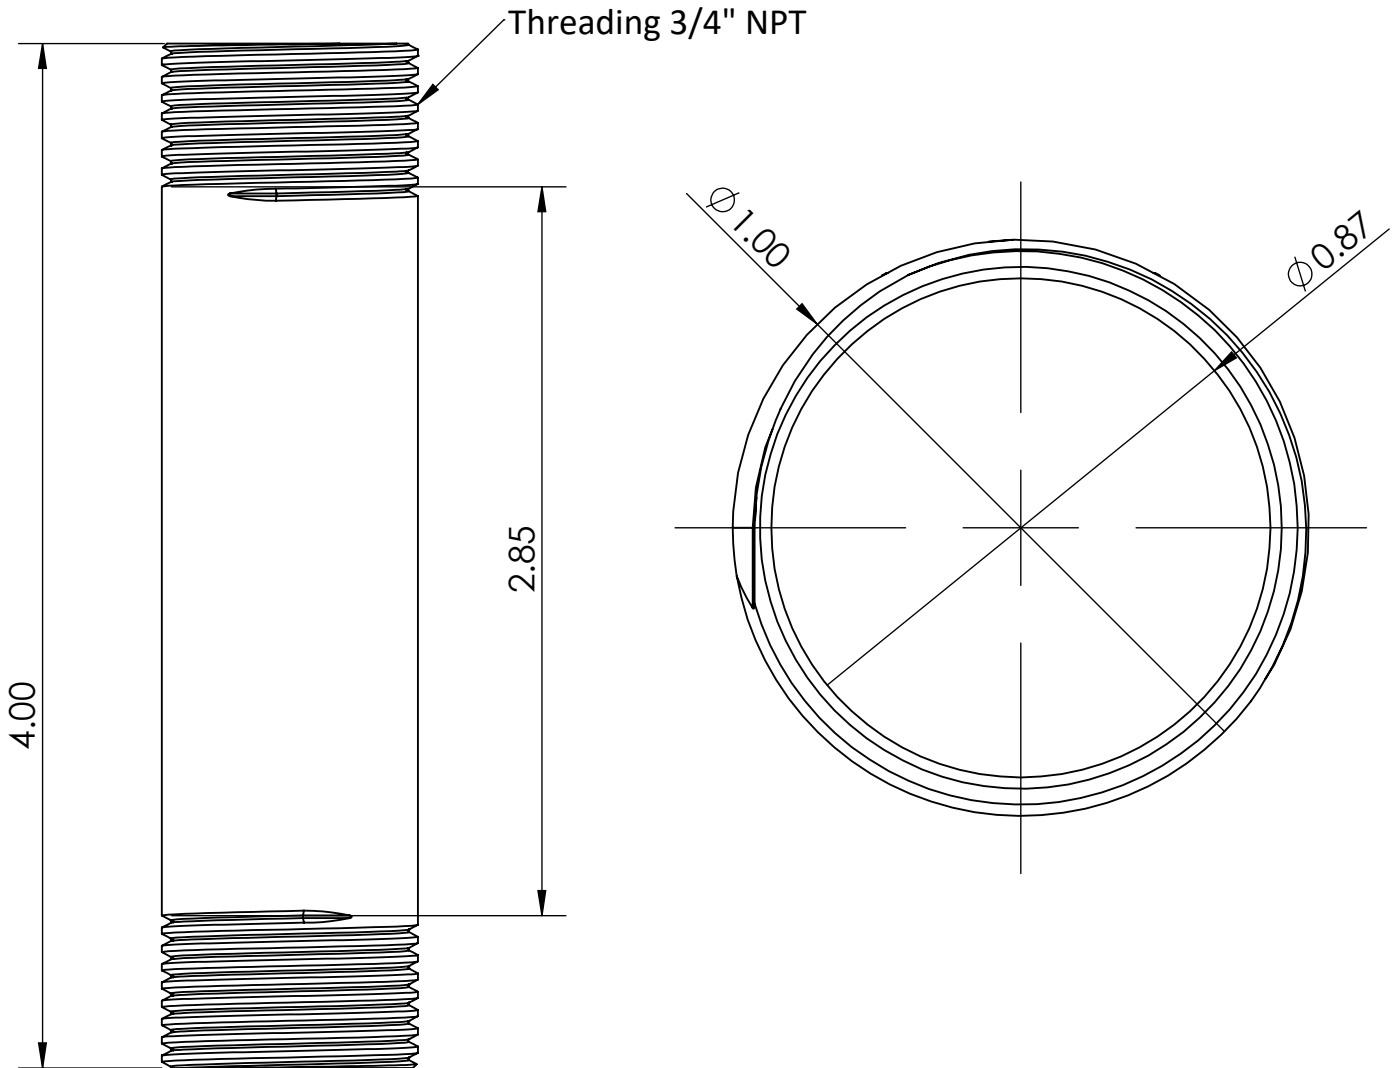

FEATURES & BENEFITS:

- Made up with high quality brass material with chrome finish which is rust resistance
- Our Extension Nipple use Smoothly in Fittings
- Provides Strong and Long Life Durability
- Chrome plated, Our product use in water, gas, air ,office, bathroom, taps and factory
- Nipple Hole size 22 mm

C8314

Polished Chrome

WARRANTY: One Year Warranty

PRODUCT DIMENSIONS:

OPTION AVAILABLE:

Part Number	Length (Inch)	Material	Finish	Thread
C8313	3	Lead Free Brass	Polished Chrome	3/4" NPT
C8315	6	Lead Free Brass	Polished Chrome	3/4" NPT
C8316	9	Lead Free Brass	Polished Chrome	3/4" NPT