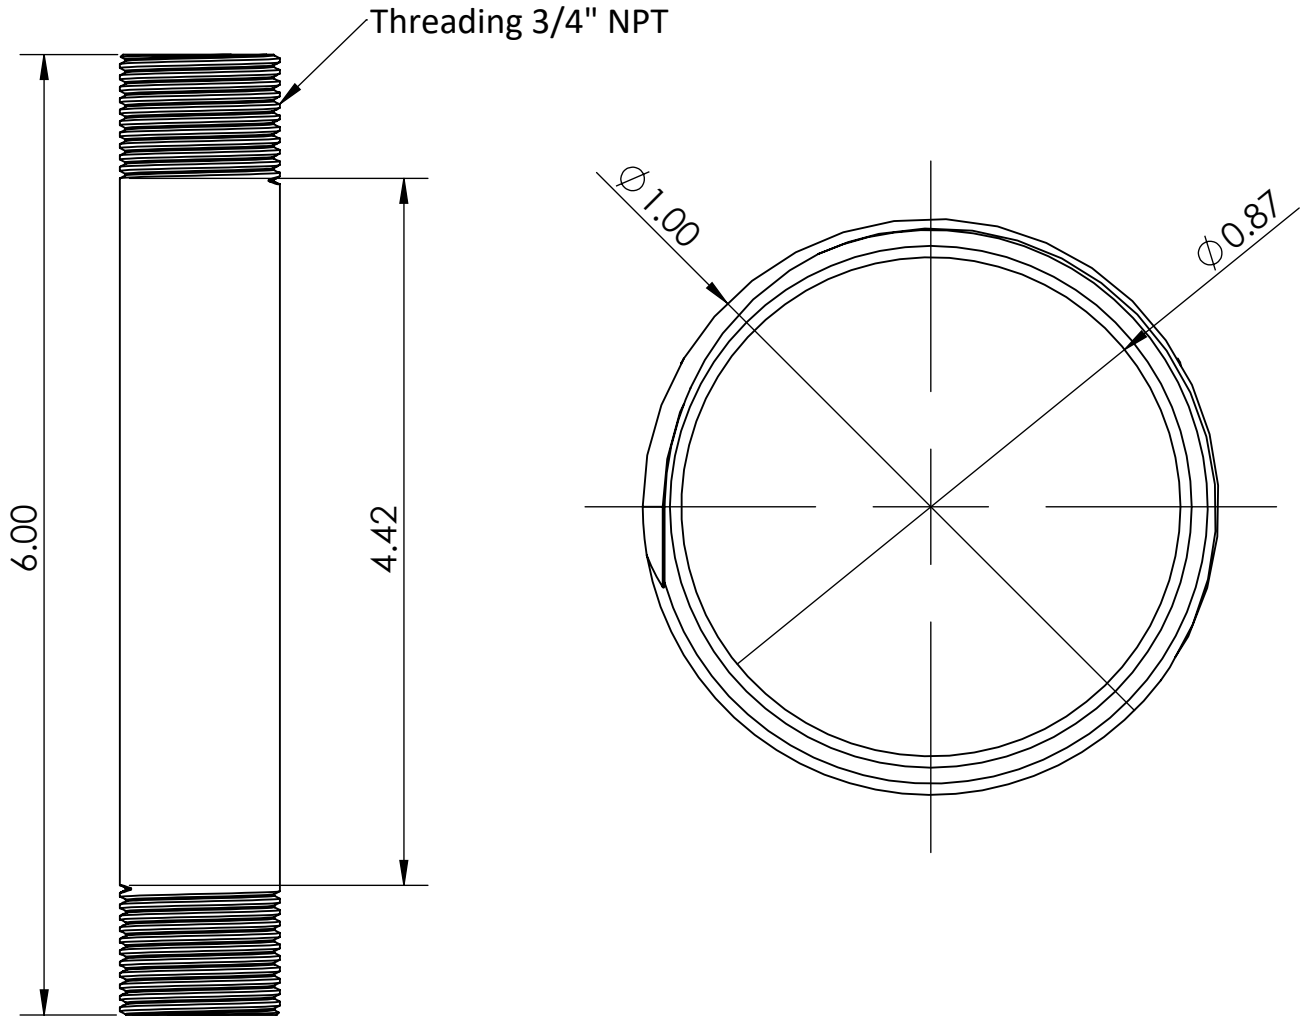

### FEATURES & BENEFITS:

- Made up with high quality brass material with chrome finish which is rust resistance
- Our Extension Nipple use Smoothly in Fittings
- Provides Strong and Long Life Durability
- Chrome plated, Our product use in water, gas, air ,office, bathroom, taps and factory
- Nipple Hole size 22 mm

## PRODUCT DIMENSIONS:

## OPTION AVAILABLE:

Part Number	Length (Inch)	Material	Finish	Thread
C8313	3	Lead Free Brass	Polished Chrome	3/4" NPT
C8314	4	Lead Free Brass	Polished Chrome	3/4" NPT
C8316	9	Lead Free Brass	Polished Chrome	3/4" NPT