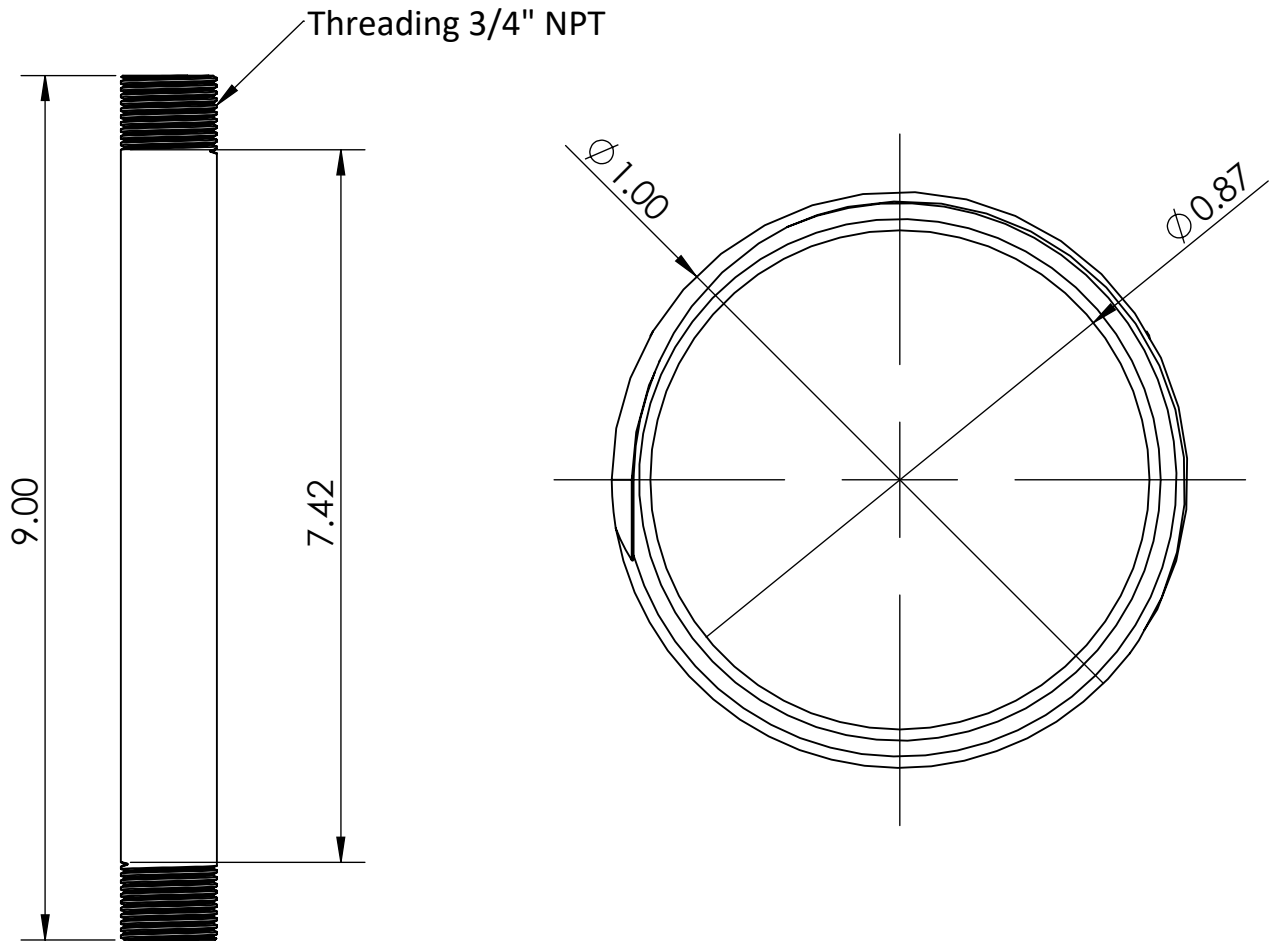

### FEATURES & BENEFITS:

- Made up with high quality brass material with chrome finish which is rust resistance
- Our Extension Nipple use Smoothly in Fittings
- Provides Strong and Long Life Durability
- Chrome plated, Our product use in water, gas, air ,office, bathroom, taps and factory
- Nipple Hole size 22 mm

## PRODUCT DIMENSIONS:

## OPTION AVAILABLE:

Part Number	Length (Inch)	Material	Finish	Thread
C8313	3	Lead Free Brass	Polished Chrome	3/4" NPT
C8314	4	Lead Free Brass	Polished Chrome	3/4" NPT
C8315	6	Lead Free Brass	Polished Chrome	3/4" NPT