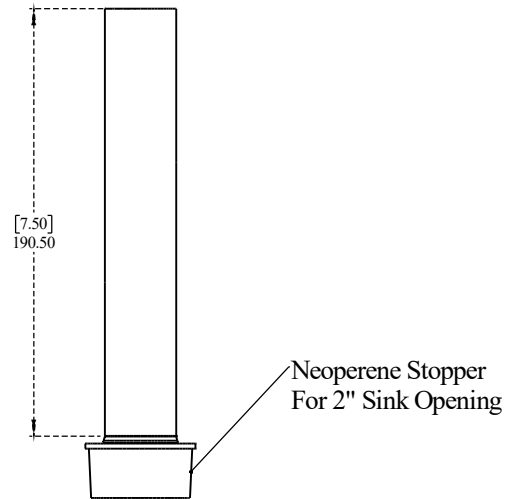

PART NO.- C8388 Line Drawing

TITLE- Overflow Tube - 7-1/2" Length Line Drawing

Add Reference

Note- Information provided for reference only.

All Dimensions are in mm