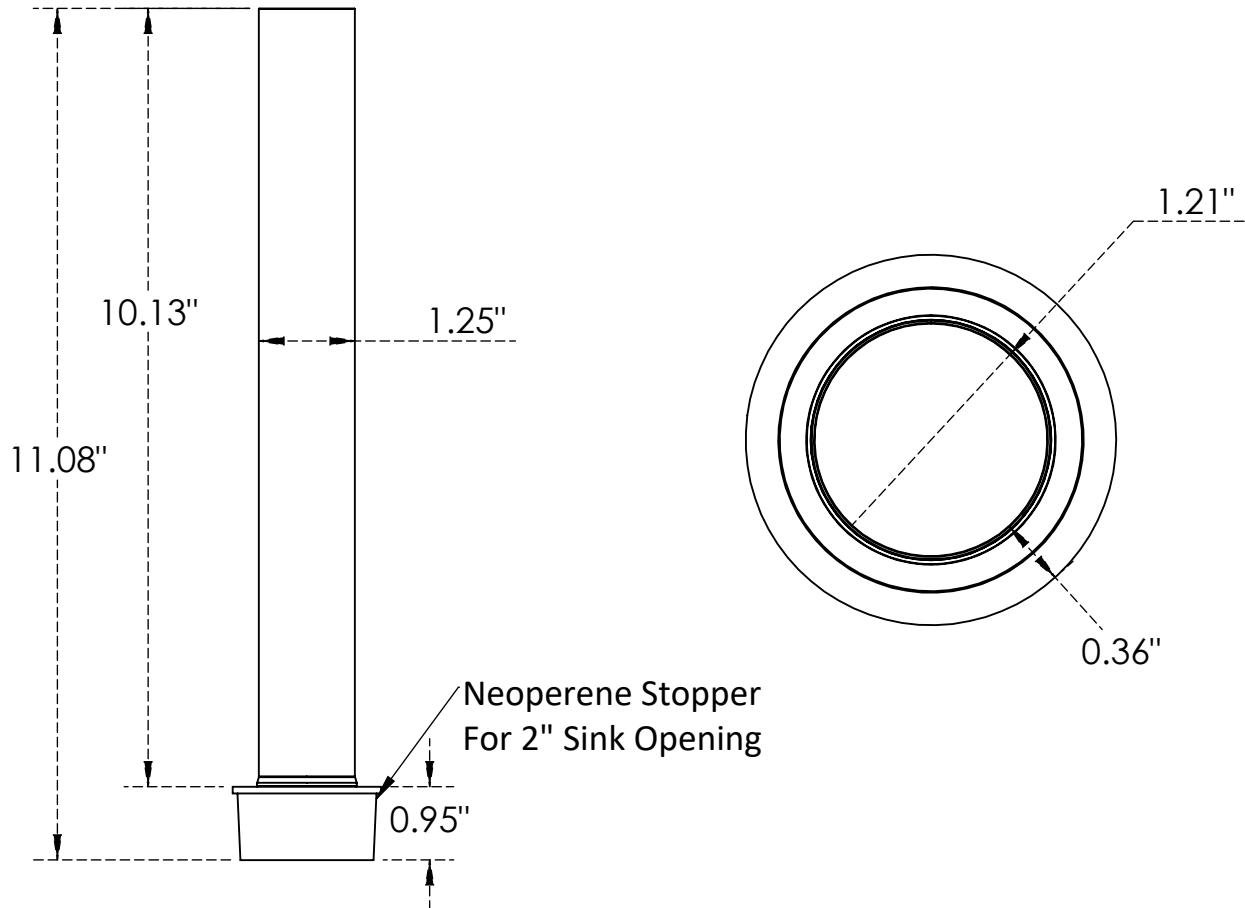

### Features & Benefits:

- Made of Stainless Steel
- Prevents overflow and flooding
- Great for busy restaurants and bars
- Installation is quick and Easy
- Fits most standard bar sinks

**C8399**

Electro Polish

**Warranty:** One Year (Limited)

**Product Dimensions:-**

**Options Available:-**

Part Number	Material	Length	Finish	Fits for Drain
C8388	Stainless Steel	7-1/2"	Electro Polish	2"
C8043	Plastic	7"	Raw	1"
C8048	Plastic	11"	Raw	1"