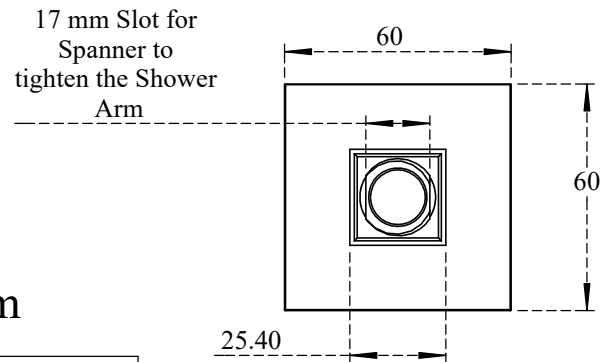

PART NO.- C8898 Line Drawing

TITLE- 3" Ceiling Shower Arm Line Drawing

All Dimensions are in mm

Note:- Information provided for reference only.