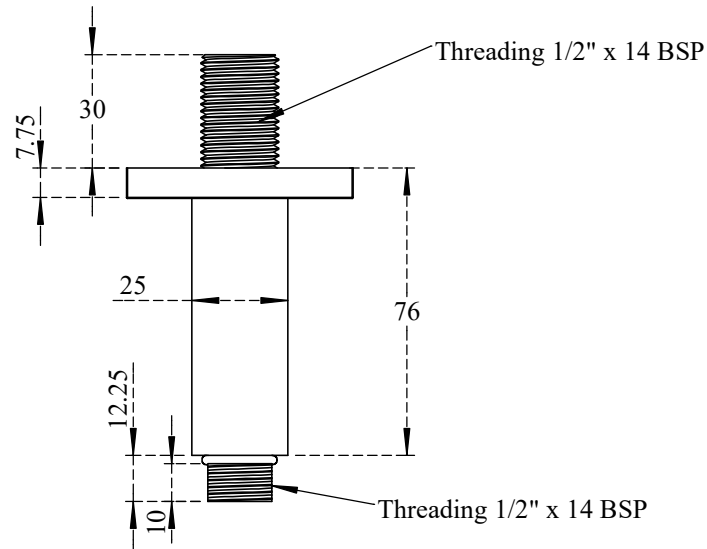

PART NO.- C8898 Line Drawing

TITLE- 3" Ceiling Shower Arm Line Drawing

All Dimensions are in mm

Note:- Information provided for reference only.