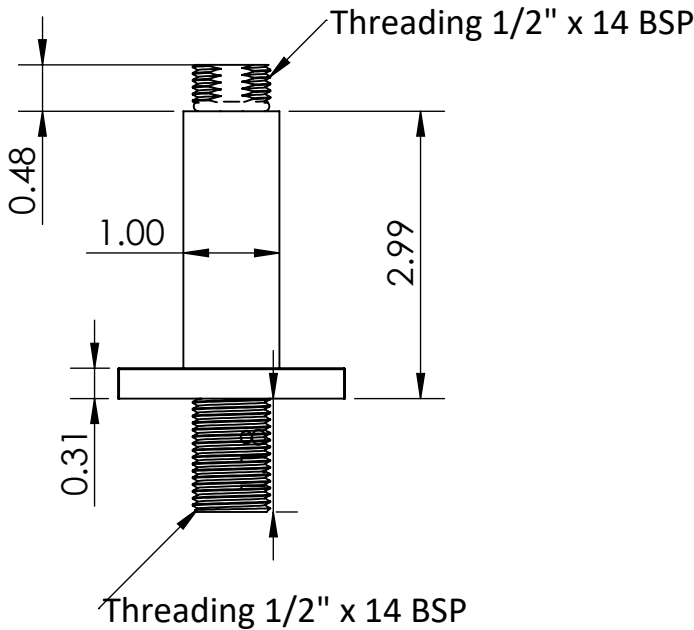

C8898

Polished Chrome

WARRANTY: Three Year (Limited)

PRODUCT DIMENSION:

OPTION AVAILABLE:

Part No.	Name	Material	Length	Type	Pipe Shape	Size	Finish	Thread
C8884	3" Ceiling Shower Arm Round - Polished Chrome	Brass	3"	Ceiling Mount	Round	0.80"	Polished Chrome	1/2" BSP
C8885	3" Ceiling Shower Arm Round - Brushed Nickel	Brass	3"	Ceiling Mount	Round	0.80"	Brushed Nickel	1/2" BSP
C8886	6" Ceiling Shower Arm Round - Polished Chrome	Brass	6"	Ceiling Mount	Round	0.80"	Polished Chrome	1/2" BSP
C8887	6" Ceiling Shower Arm Round - Brushed Nickel	Brass	6"	Ceiling Mount	Round	0.80"	Brushed Nickel	1/2" BSP
C8888	9" Ceiling Shower Arm Round - - Polished Chrome	Brass	9"	Ceiling Mount	Round	0.80"	Polished Chrome	1/2" BSP
C8889	9" Ceiling Shower Arm Round - Brushed Nickel	Brass	9"	Ceiling Mount	Round	0.80"	Brushed Nickel	1/2" BSP
C8890	12" Ceiling Shower Arm Round - Polished Chrome	Brass	12"	Ceiling Mount	Round	0.80"	Polished Chrome	1/2" BSP
C8891	15" Ceiling Shower Arm Round - Polished Chrome	Brass	15"	Ceiling Mount	Round	0.80"	Polished Chrome	1/2" BSP
C8892	18" Ceiling Shower Arm Round - Polished Chrome	Brass	18"	Ceiling Mount	Round	0.80"	Polished Chrome	1/2" BSP
C8893	12" Ceiling Shower Arm Round - Brushed Nickel	Brass	12"	Ceiling Mount	Round	0.80"	Brushed Nickel	1/2" BSP
C8894	24" Ceiling Shower Arm Round - Polished Chrome	Brass	24"	Ceiling Mount	Round	0.80"	Polished Chrome	1/2" BSP
C8895	15" Ceiling Shower Arm Round - Brushed Nickel	Brass	15"	Ceiling Mount	Round	0.80"	Brushed Nickel	1/2" BSP
C8896	18" Ceiling Shower Arm Round - Brushed Nickel	Brass	18"	Ceiling Mount	Round	0.80"	Brushed Nickel	1/2" BSP
C8897	24" Ceiling Shower Arm Round - Brushed Nickel	Brass	24"	Ceiling Mount	Round	0.80"	Brushed Nickel	1/2" BSP