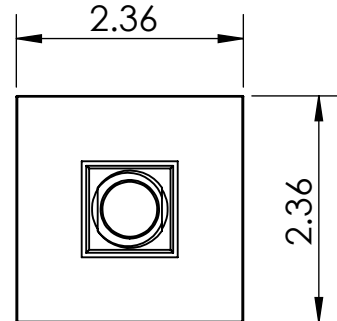

C8898

Polished Chrome

WARRANTY: Three Year (Limited)

PRODUCT DIMENSION:

OPTION AVAILABLE:

Part No.	Name	Material	Length	Type	Pipe Shape	Size	Finish	Thread
C8884	3" Ceiling Shower Arm Round - Polished Chrome	Brass	3"	Ceiling Mount	Round	0.80"	Polished Chrome	1/2" BSP
C8885	3" Ceiling Shower Arm Round - Brushed Nickel	Brass	3"	Ceiling Mount	Round	0.80"	Brushed Nickel	1/2" BSP
C8886	6" Ceiling Shower Arm Round - Polished Chrome	Brass	6"	Ceiling Mount	Round	0.80"	Polished Chrome	1/2" BSP
C8887	6" Ceiling Shower Arm Round - Brushed Nickel	Brass	6"	Ceiling Mount	Round	0.80"	Brushed Nickel	1/2" BSP
C8888	9" Ceiling Shower Arm Round - - Polished Chrome	Brass	9"	Ceiling Mount	Round	0.80"	Polished Chrome	1/2" BSP
C8889	9" Ceiling Shower Arm Round - Brushed Nickel	Brass	9"	Ceiling Mount	Round	0.80"	Brushed Nickel	1/2" BSP
C8890	12" Ceiling Shower Arm Round - Polished Chrome	Brass	12"	Ceiling Mount	Round	0.80"	Polished Chrome	1/2" BSP
C8891	15" Ceiling Shower Arm Round - Polished Chrome	Brass	15"	Ceiling Mount	Round	0.80"	Polished Chrome	1/2" BSP
C8892	18" Ceiling Shower Arm Round - Polished Chrome	Brass	18"	Ceiling Mount	Round	0.80"	Polished Chrome	1/2" BSP
C8893	12" Ceiling Shower Arm Round - Brushed Nickel	Brass	12"	Ceiling Mount	Round	0.80"	Brushed Nickel	1/2" BSP
C8894	24" Ceiling Shower Arm Round - Polished Chrome	Brass	24"	Ceiling Mount	Round	0.80"	Polished Chrome	1/2" BSP
C8895	15" Ceiling Shower Arm Round - Brushed Nickel	Brass	15"	Ceiling Mount	Round	0.80"	Brushed Nickel	1/2" BSP
C8896	18" Ceiling Shower Arm Round - Brushed Nickel	Brass	18"	Ceiling Mount	Round	0.80"	Brushed Nickel	1/2" BSP
C8897	24" Ceiling Shower Arm Round - Brushed Nickel	Brass	24"	Ceiling Mount	Round	0.80"	Brushed Nickel	1/2" BSP