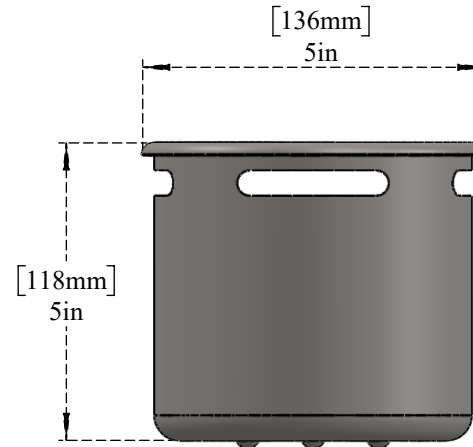

PART NO.-

C8952 Line Drawing

TITLE-

Dipper Well Bowl

ALUIDS	Note:- Information provided for reference only.
* This document and the information thereon is the property of Krome Dispense Pvt Ltd. &its subsidiaries. Any reproduction in part or as a whole without the written permission of Krome Dispense Pvt Ltd. is prohibited.	

All dimensions are in inches, mm (in bracket)