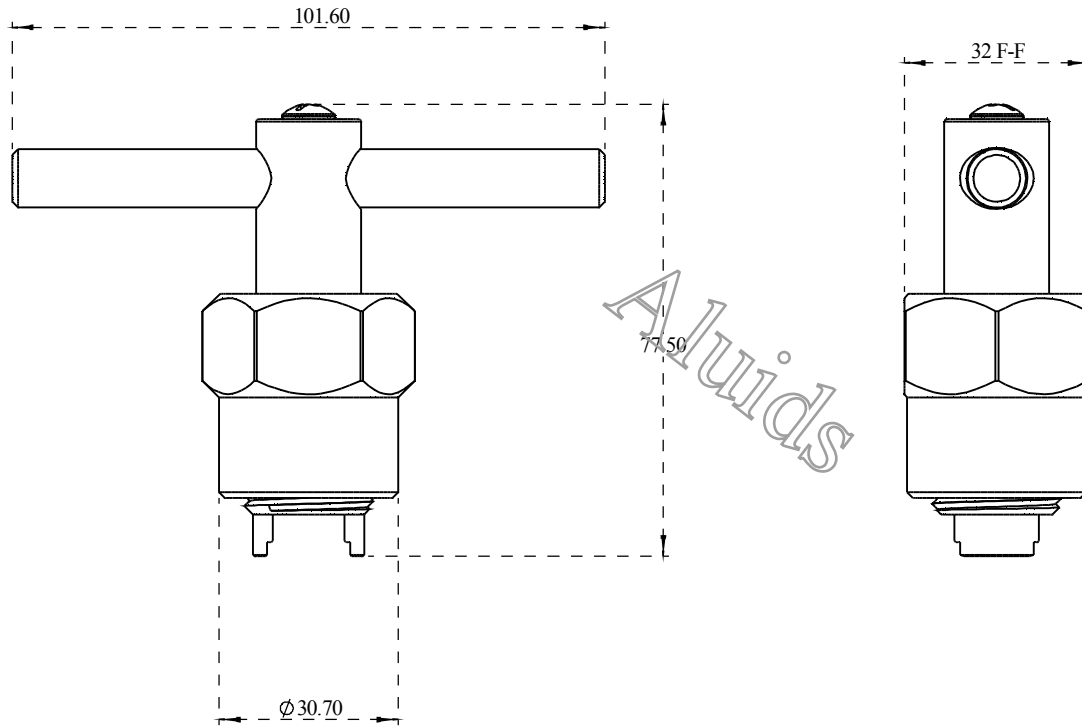

PART NO.- ALC8056 Line Drawing

TITLE- Cartridge Removal Tool for Moen 1200,1225 &1222 Cartridges
Line Drawing

Note:- Information provided for reference only.

All Dimensions are in mm