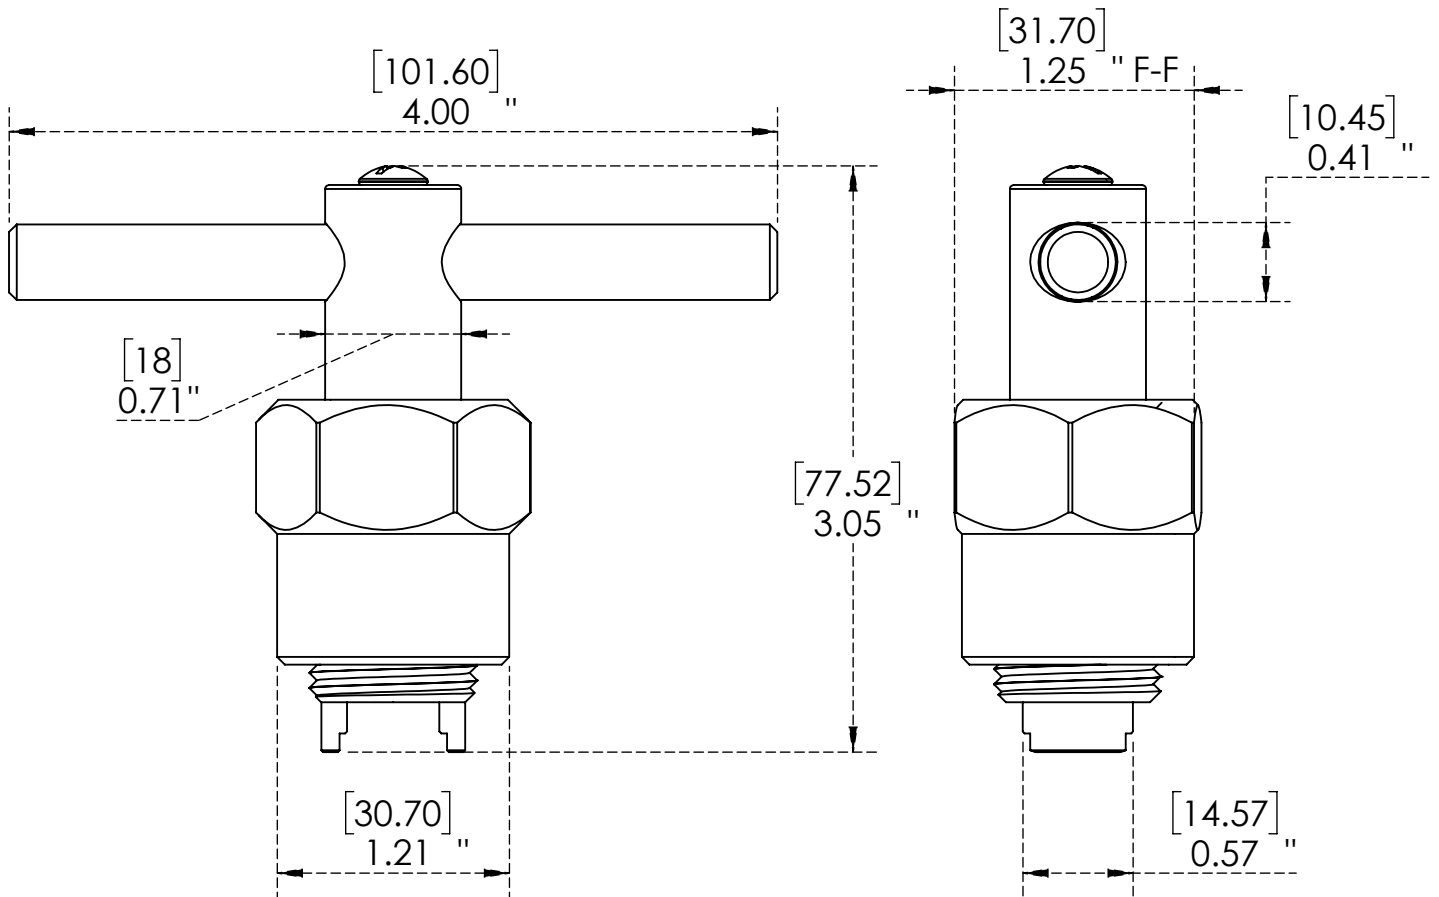

Features & Benefits:

- Brass provides strength and durability
- Designed to be used on sink, bathroom and tub faucets
- Easy to use to remove frozen moen cartridges
- Designed for hassle-free installation
- Ideal for repairing problematic plumbing fixtures without the need to replace them

C8056

Warranty: One Year (Limited)

Product Dimensions:-

Options Available:- No Option Available

US & Canada :- +1-678 666 2001
Asia:- +91-9814203010

Krome USA Inc. reserves the right to make revisions to product specifications without any notice
For most updated specification sheet , go to www.aluids.com