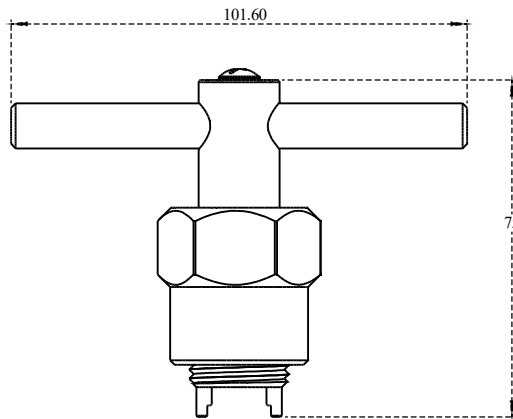

PART NO.- C8056 Line Drawing

TITLE- Cartridge Removal Tool for Moen 1200,1225 &1222 Cartridges Line Drawing

Note:- Information provided for reference only.

All Dimensions are in mm