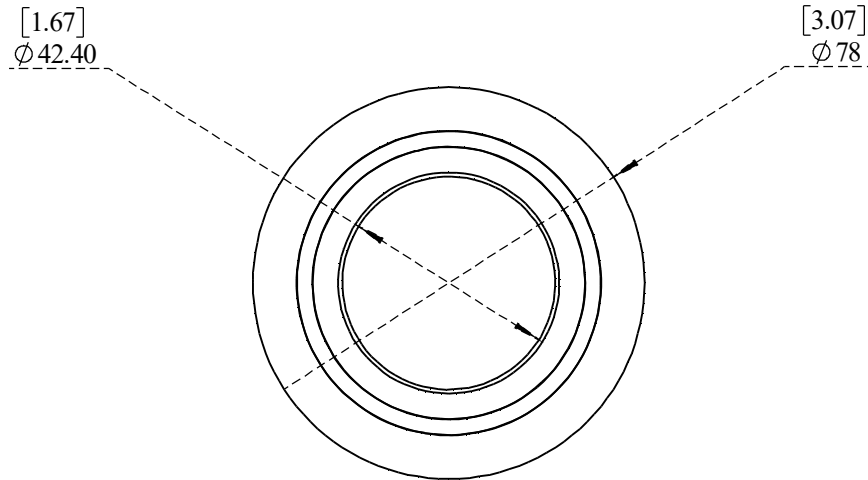

PART NO.-

C8142 Line Drawing

TITLE-

Chrome Mounting Ring for Vessel Sink- Brushed
Nickle Line Drawing

Note:- Information provided for reference only.

All Dimensions are in mm