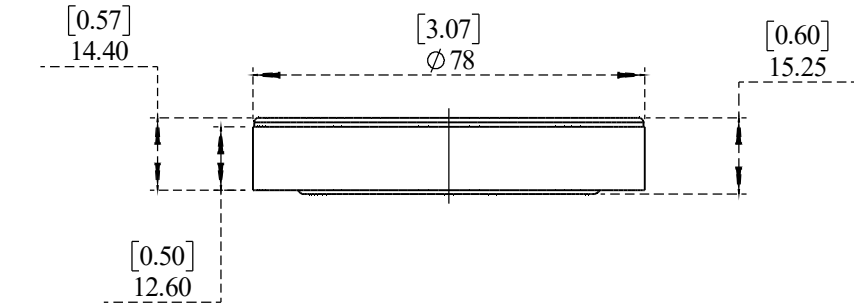

PART NO.-

C8142 Line Drawing

TITLE-

Chrome Mounting Ring for Vessel Sink- Brushed
Nickle Line Drawing

Note:- Information provided for reference only.

All Dimensions are in mm