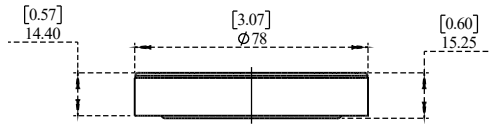

PART NO.- C8143 Line Drawing

TITLE- Chrome Mounting Ring for Vessel Sink- Chrome Plated Brass Line Drawing

Note:- Information provided for reference only.

All Dimensions are in mm