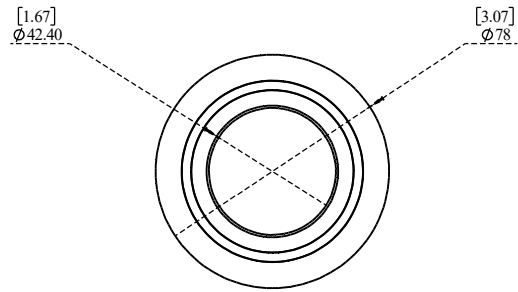

PART NO.- C8143 Line Drawing

TITLE- Chrome Mounting Ring for Vessel Sink- Chrome Plated Brass Line Drawing

Note:- Information provided for reference only.

All Dimensions are in mm