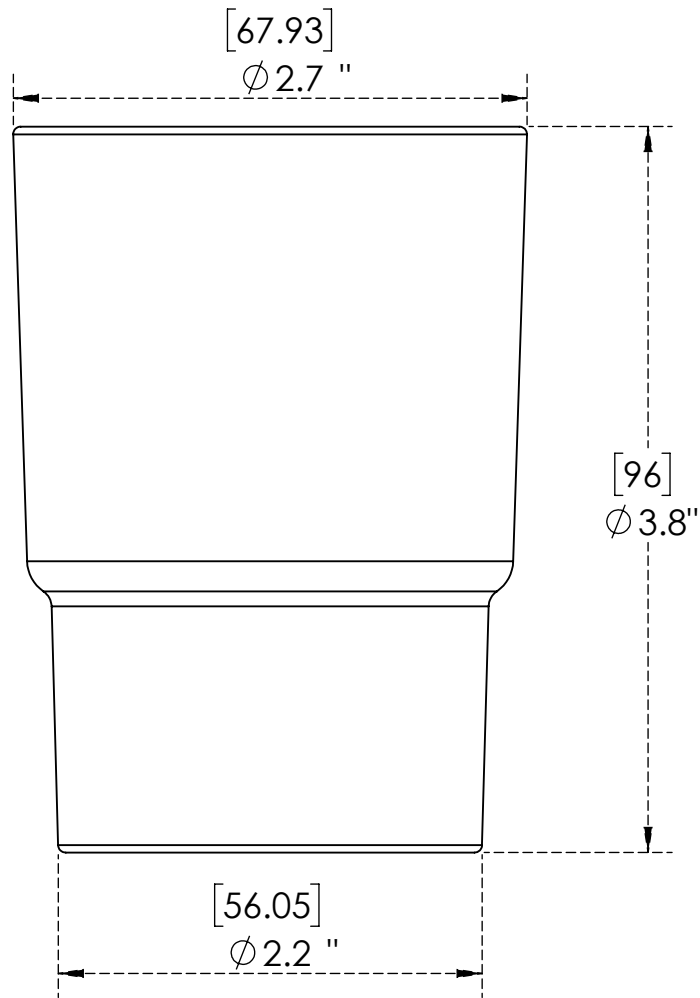

C8568

Transparent

Warranty: One Year (Limited)

Product Dimensions:-

Options Available:-

Part Number	Length (inches)	Finish
C8570	3.6"	Frosted

US & Canada :- +1-678 666 2001
Asia:- +91-9814203010

Krome USA Inc. reserves the right to make revisions to product specifications without any notice
For most updated specification sheet , go to www.aluids.com