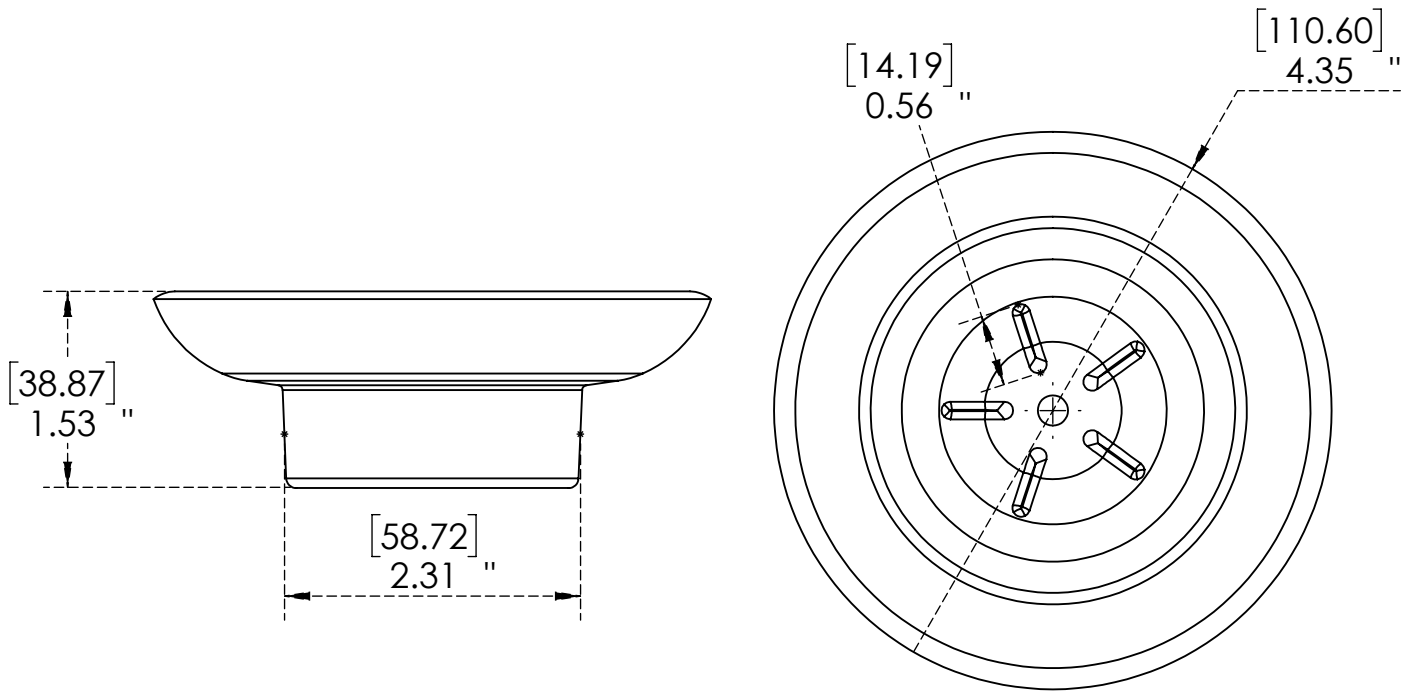

Features & Benefits:

- Perfect for bathroom and shower.
- Least Space Consuming item. Beautiful And Elegant Look.
- Installation is quick also.
- Simple and Functional,Durable and Classy Addition
- Toothbrush Holder is also suitable for intensive use in hotels and medical institutions
- This bathroom accessory is perfect for holding your toothbrushes
- Transperant Glass in nature

C8569

Transparent

Warranty: One Year (Limited)

Product Dimensions:-

Options Available:-

Part Number	Material	Series	Finish
C8571	Chrome Vanadium	H2O Series	Frosted