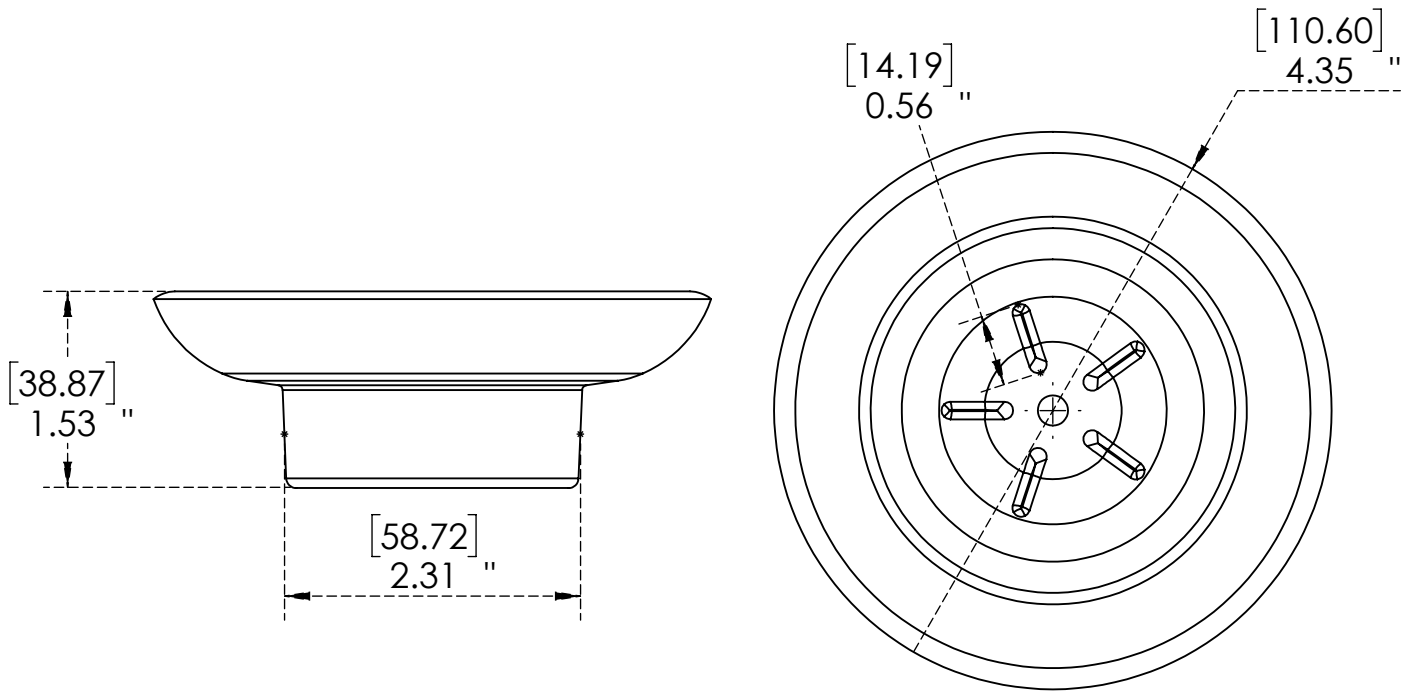

Features & Benefits:

- Perfect for bathroom and shower.
- Least Space Consuming item. Beautiful And Elegant Look.
- Installation is quick also.
- Simple and Functional,Durable and Classy Addition
- Toothbrush Holder is also suitable for intensive use in hotels and medical institutions
- This bathroom accessory is perfect for holding your toothbrushes
- Transperant Glass in nature

C8571

Frosted

Warranty: One Year (Limited)

Product Dimensions:-

Options Available:-

Part Number	Material	Series	Finish
C8569	Chrome Vanadium	H2O Series	Transparent

US & Canada :- +1-678 666 2001
Asia:- +91-9814203010