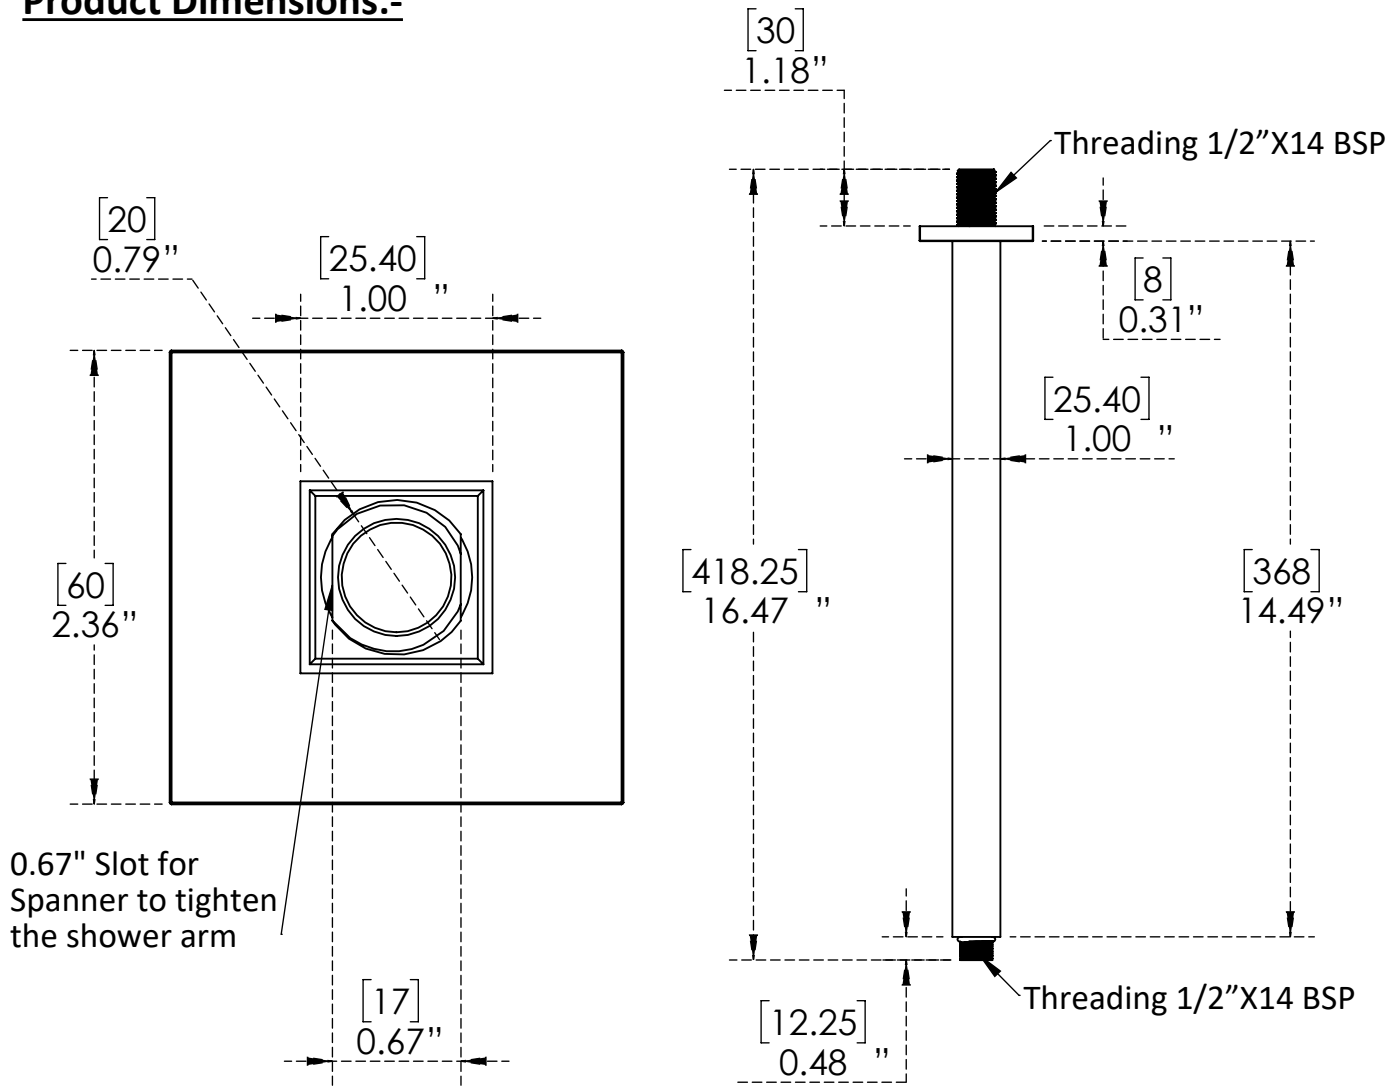

### Features & Benefits:

- Designed to install quickly with no hassle
- Fabricated from solid material for durability and reliability
- Flexible Design For Any Space
- Simple and reliable shower arm for a luxurious bath
- 1" Square Tube
- Polished Chrome Finish
- Material Brass

**C8903**

Polished Chrome

**Warranty:** One Year (Limited)

**Product Dimensions:-**

0.67" Slot for Spanner to tighten the shower arm

**Options Available:-**

Part Number	Material	Length (inches)	Type	Pipe Shape	Finish
C8898	Brass	3"	Ceiling Mount	Square	Polished Chrome
C8899	Brass	5"	Ceiling Mount	Square	Polished Chrome
C8900	Brass	9"	Ceiling Mount	Square	Polished Chrome
C8902	Brass	12"	Ceiling Mount	Square	Polished Chrome
C8904	Brass	18"	Ceiling Mount	Square	Polished Chrome
C8993	Brass	3"	Ceiling Mount	Square	Brushed Nickel
C8994	Brass	5"	Ceiling Mount	Square	Brushed Nickel
C8995	Brass	9"	Ceiling Mount	Square	Brushed Nickel
C8997	Brass	12"	Ceiling Mount	Square	Brushed Nickel
C8998	Brass	15"	Ceiling Mount	Square	Brushed Nickel
C8999	Brass	18"	Ceiling Mount	Square	Brushed Nickel