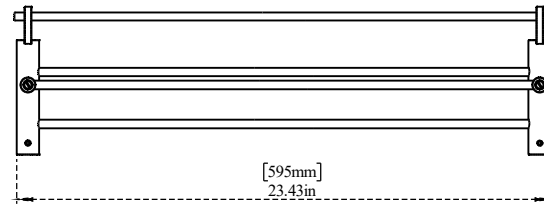

PART NO.- C1860 Line Drawing

TITLE- Towel Rack Geometrical With Rail Line Drawing

**ALUIDS** Note:- Information provided for reference only  
\* This document and the information thereon is the property of Krome Dispense Pvt Ltd. & its subsidiaries. Any reproduction in part or as a whole without the written permission of Krome Dispense Pvt Ltd. is prohibited.

All dimensions are in inches, mm (in bracket)