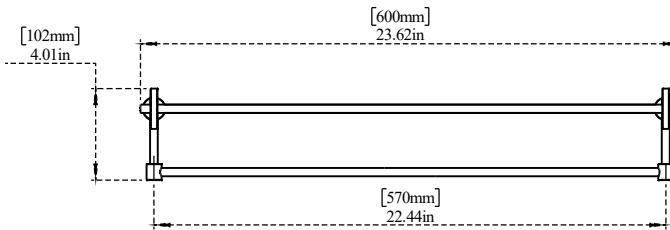

PART NO.- C1860 Line Drawing

TITLE- Towel Rack Geometrical With Rail Line Drawing

**ALUIDS** Note:- Information provided for reference only  
\* This document and the information thereon is the property of Krome Dispense Pvt Ltd. & its subsidiaries. Any reproduction in part or as a whole without the written permission of Krome Dispense Pvt Ltd. is prohibited.

All dimensions are in inches, mm (in bracket)