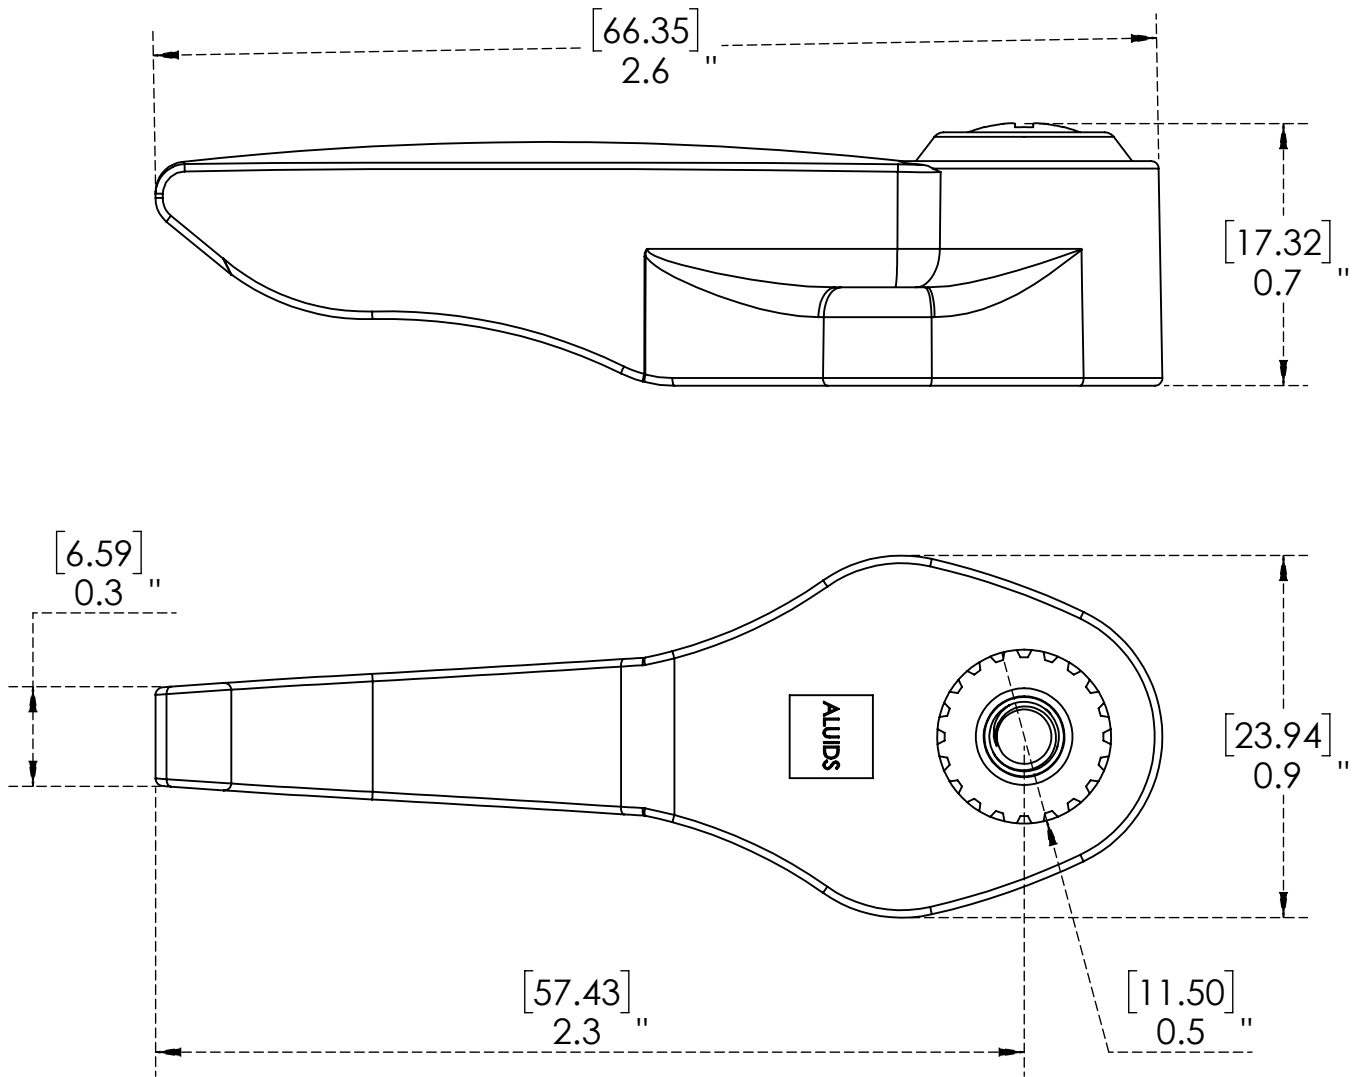

### Features & Benefits:

- Easy Installation, Non Corrosive, Economical, Durable
- Suitable for Hot Quarter Turn Faucet/Valve/Taps of Bathroom/Kitchen, Commercial Faucet Application
- High quality brass body

**C8155**

Polished Chrome

**Warranty:** One Year (Limited)

**Product Dimensions:-**

**Options Available:-**

Part Number	Part Name	Water Control	Finish
C8154	Lever Handle With Cold (Blue) index & Screw	Cold	Polish Chrome
C9504	Economy Lever Handle With COLD (BLUE) index & Screw	Cold	Polish Chrome
C9505	Economy Lever Handle With HOT (RED) index & Screw	Hot	Polish Chrome