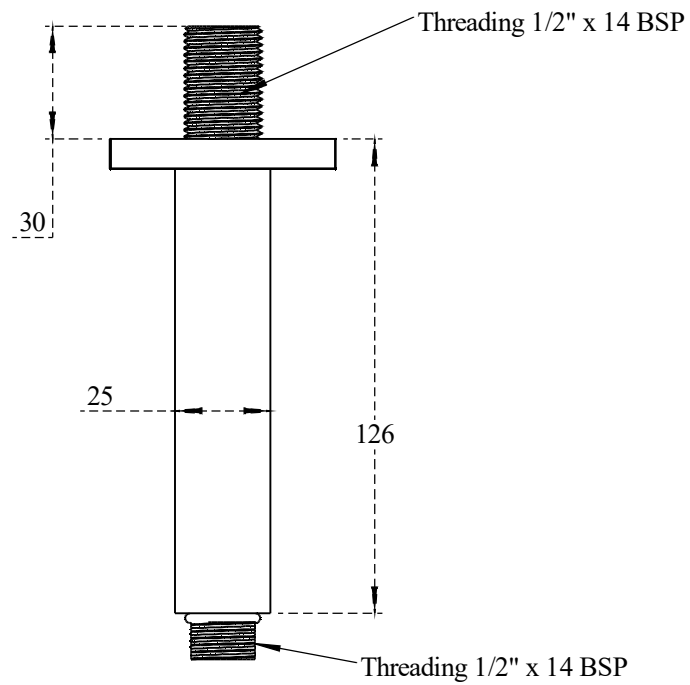

PART NO.-

C8899 Line Drawing

TITLE-

5" Ceiling Shower Arm Line Drawing

17 mm Slot for
Spanner to
tighten the Shower
Arm

All Dimensions are in mm

Note:- Information provided for reference only.