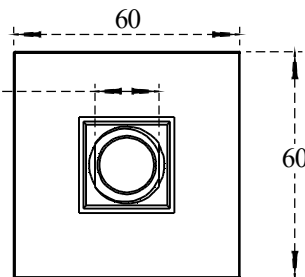

PART NO.-

C8899 Line Drawing

TITLE-

5" Ceiling Shower Arm Line Drawing

17 mm Slot for
Spanner to
tighten the Shower
Arm

All Dimensions are in mm

Note:- Information provided for reference only.