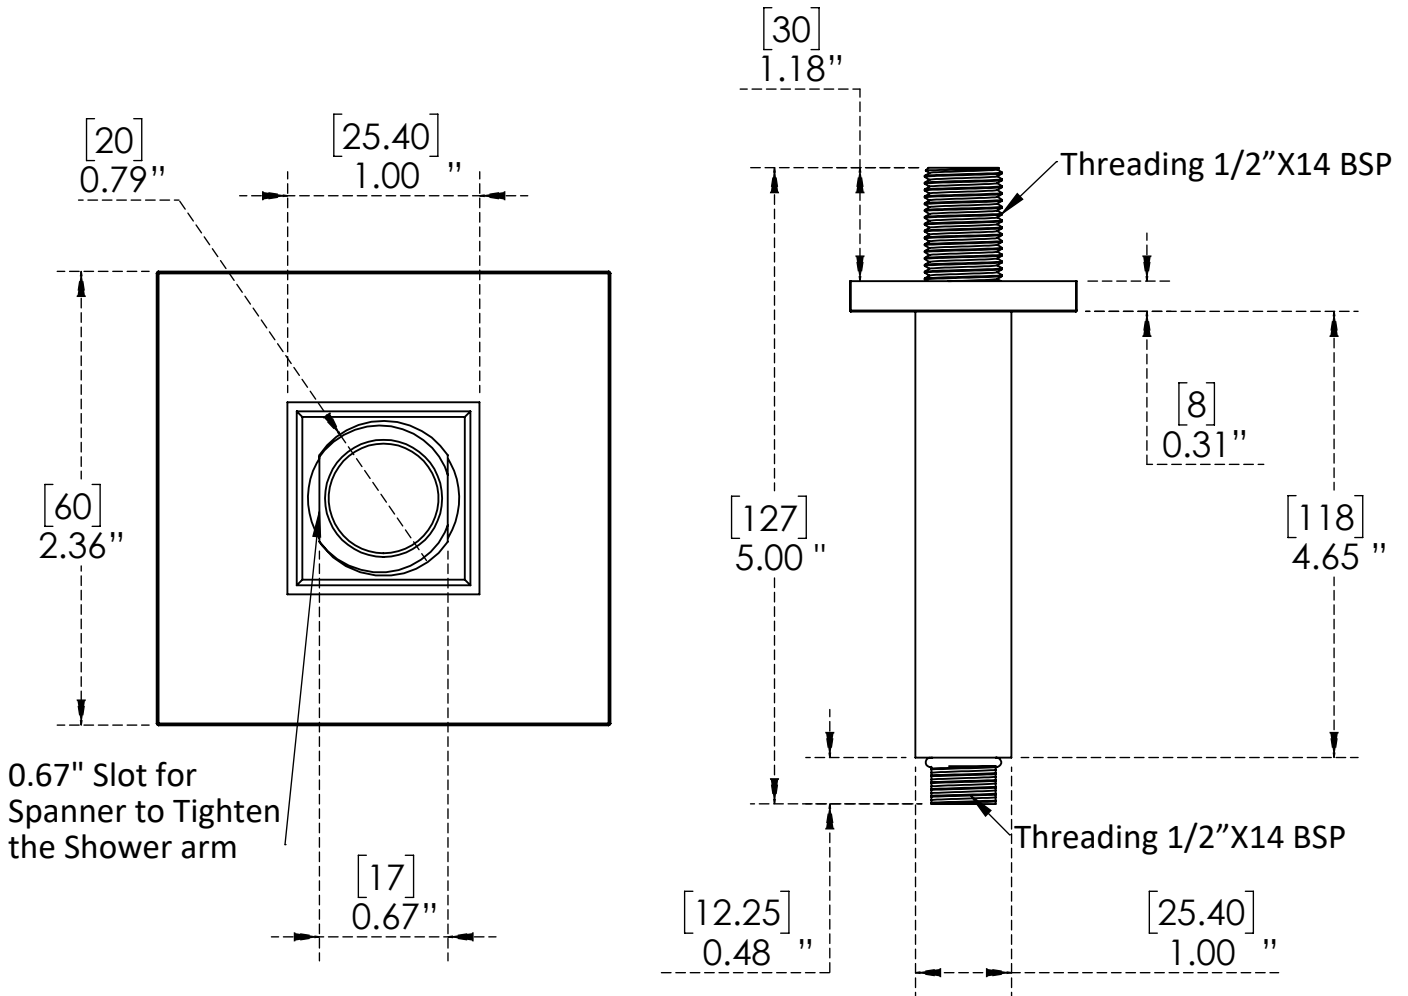

Features & Benefits:

- Designed to install quickly with no hassle
- Fabricated from solid material for durability and reliability
- Flexible Design For Any Space
- Simple and reliable shower arm for a luxurious bath
- 1" Square Tube
- Polished Chrome Finish
- Material Brass

C8899

Polished Chrome

Warranty: One Year (Limited)

Product Dimensions:-

Options Available:-

Part Number	Material	Length (inches)	Type	Pipe Shape	Finish
C8898	Brass	3"	Ceiling Mount	Square	Polished Chrome
C8900	Brass	9"	Ceiling Mount	Square	Polished Chrome
C8902	Brass	12"	Ceiling Mount	Square	Polished Chrome
C8903	Brass	15"	Ceiling Mount	Square	Polished Chrome
C8904	Brass	18"	Ceiling Mount	Square	Polished Chrome
C8993	Brass	3"	Ceiling Mount	Square	Brushed Nickel
C8994	Brass	5"	Ceiling Mount	Square	Brushed Nickel
C8995	Brass	9"	Ceiling Mount	Square	Brushed Nickel
C8997	Brass	12"	Ceiling Mount	Square	Brushed Nickel
C8998	Brass	15"	Ceiling Mount	Square	Brushed Nickel
C8999	Brass	18"	Ceiling Mount	Square	Brushed Nickel