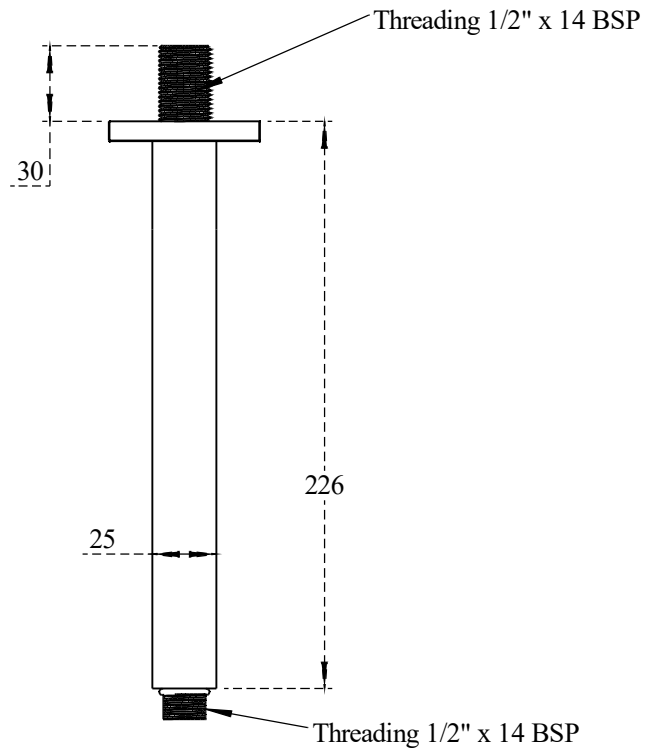

PART NO.-

C8900 Line Drawing

TITLE-

9" Ceiling Shower Arm Line Drawing

17 mm Slot for
Spanner to
tighten the Shower
Arm

All Dimensions are in mm

Note:- Information provided for reference only.