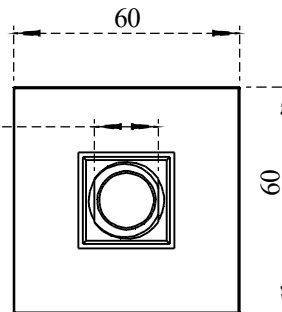

PART NO.-

C8900 Line Drawing

TITLE-

9" Ceiling Shower Arm Line Drawing

17 mm Slot for
Spanner to
tighten the Shower
Arm

All Dimensions are in mm

Note:- Information provided for reference only.