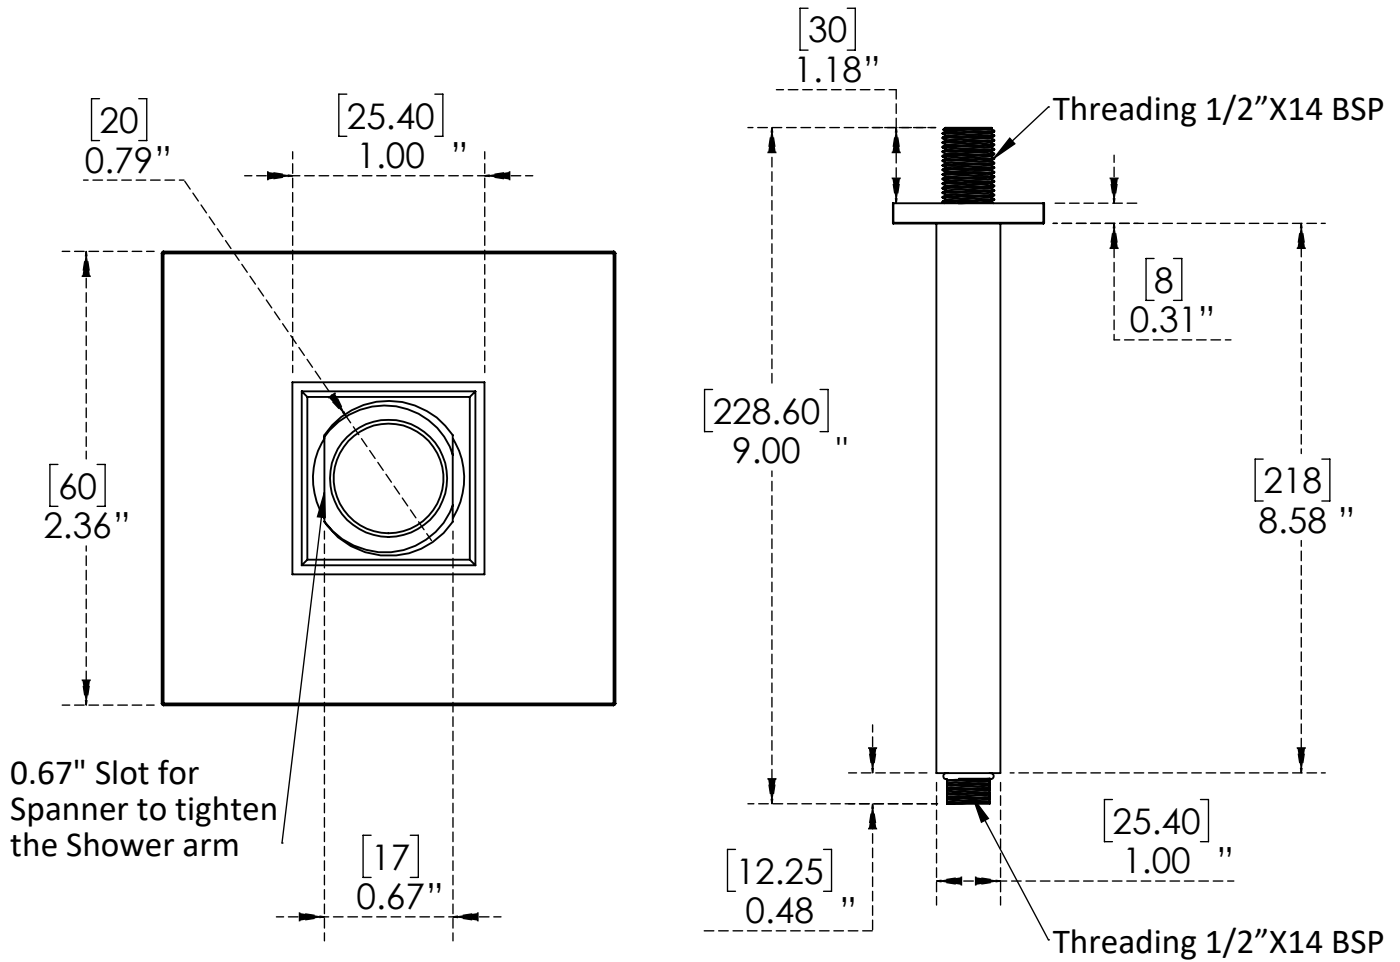

Features & Benefits:

- Designed to install quickly with no hassle
- Fabricated from solid material for durability and reliability
- Flexible Design For Any Space
- Simple and reliable shower arm for a luxurious bath
- 1" Square Tube
- Polished Chrome Finish
- Material Brass

C8900

Polished Chrome

Warranty: One Year (Limited)

Product Dimensions:-

Options Available:-

Part Number	Material	Length (inches)	Type	Pipe Shape	Finish
C8898	Brass	3"	Ceiling Mount	Square	Polished Chrome
C8899	Brass	5"	Ceiling Mount	Square	Polished Chrome
C8902	Brass	12"	Ceiling Mount	Square	Polished Chrome
C8903	Brass	15"	Ceiling Mount	Square	Polished Chrome
C8904	Brass	18"	Ceiling Mount	Square	Polished Chrome
C8993	Brass	3"	Ceiling Mount	Square	Brushed Nickel
C8994	Brass	5"	Ceiling Mount	Square	Brushed Nickel
C8995	Brass	9"	Ceiling Mount	Square	Brushed Nickel
C8997	Brass	12"	Ceiling Mount	Square	Brushed Nickel
C8998	Brass	15"	Ceiling Mount	Square	Brushed Nickel
C8999	Brass	18"	Ceiling Mount	Square	Brushed Nickel