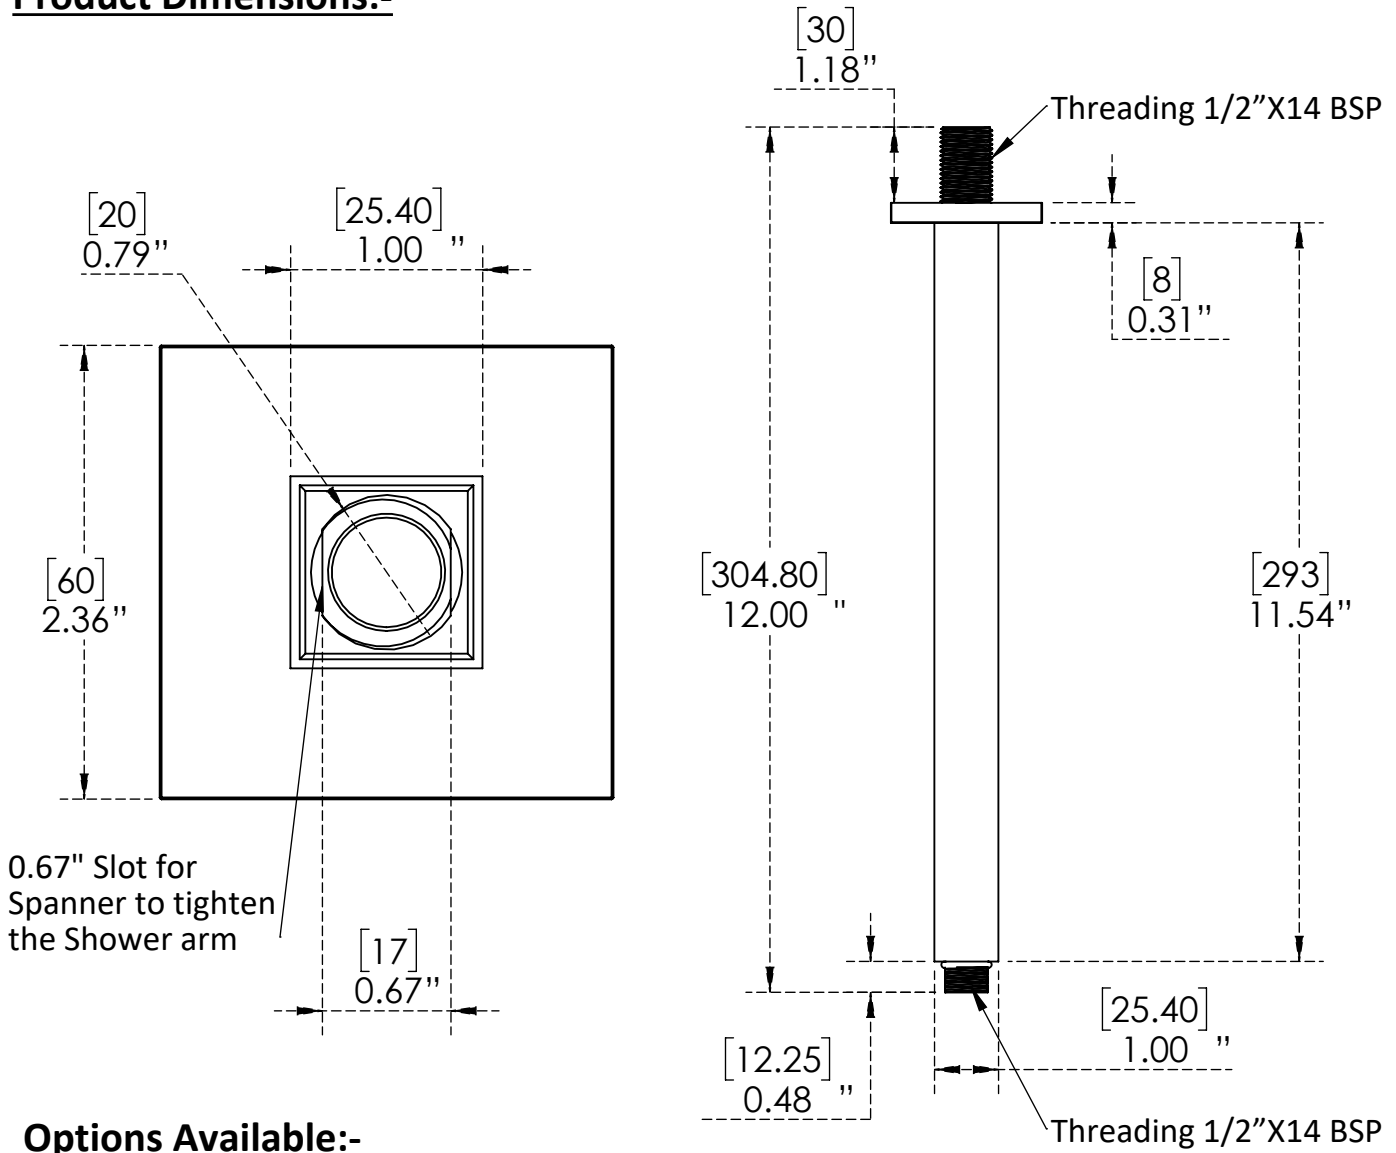

### Features & Benefits:

- Designed to install quickly with no hassle
- Fabricated from solid material for durability and reliability
- Flexible Design For Any Space
- Simple and reliable shower arm for a luxurious bath
- 1" Square Tube
- Polished Chrome Finish
- Material Brass

**C8902**

Polished Chrome

**Warranty:** One Year (Limited)

**Product Dimensions:-**

**Options Available:-**

Part Number	Material	Length (inches)	Type	Pipe Shape	Finish
C8898	Brass	3"	Ceiling Mount	Square	Polished Chrome
C8899	Brass	5"	Ceiling Mount	Square	Polished Chrome
C8900	Brass	9"	Ceiling Mount	Square	Polished Chrome
C8903	Brass	15"	Ceiling Mount	Square	Polished Chrome
C8904	Brass	18"	Ceiling Mount	Square	Polished Chrome
C8993	Brass	3"	Ceiling Mount	Square	Brushed Nickel
C8994	Brass	5"	Ceiling Mount	Square	Brushed Nickel
C8995	Brass	9"	Ceiling Mount	Square	Brushed Nickel
C8997	Brass	12"	Ceiling Mount	Square	Brushed Nickel
C8998	Brass	15"	Ceiling Mount	Square	Brushed Nickel
C8999	Brass	18"	Ceiling Mount	Square	Brushed Nickel