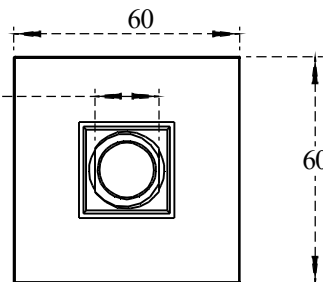

PART NO.-

C8904 Line Drawing

TITLE-

18" Ceiling Shower Arm Line Drawing

17 mm Slot for
Spanner to
tighten the Shower
Arm

All Dimensions are in mm

Note:- Information provided for reference only.