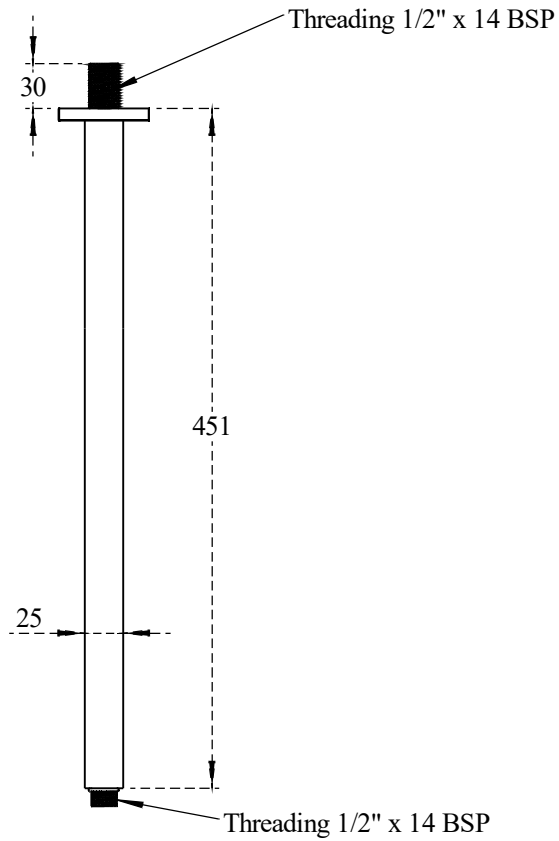

PART NO.-

C8904 Line Drawing

TITLE-

18" Ceiling Shower Arm Line Drawing

17 mm Slot for
Spanner to
tighten the Shower
Arm

All Dimensions are in mm

Note:- Information provided for reference only.