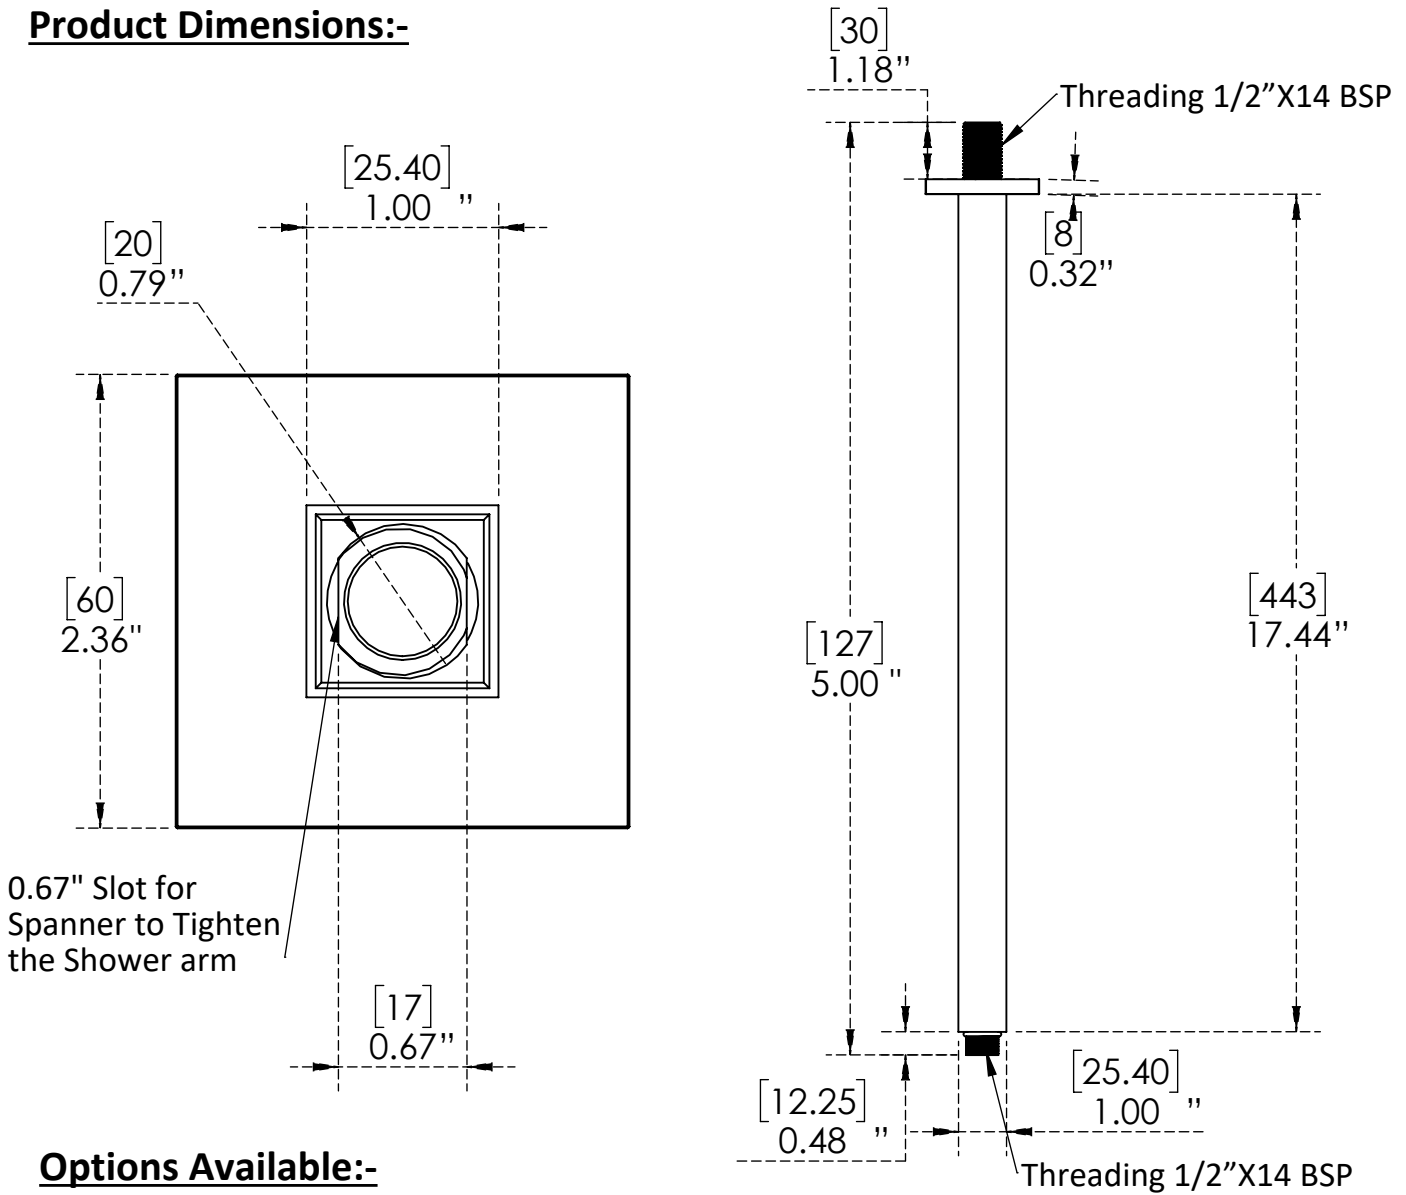

Features & Benefits:

- Designed to install quickly with no hassle
- Fabricated from solid material for durability and reliability
- Flexible Design For Any Space
- Simple and reliable shower arm for a luxurious bath
- 1" Square Tube
- Polished Chrome Finish
- Material Brass

C8904

Polished Chrome

Warranty: One Year (Limited)

Product Dimensions:-

Options Available:-

Part Number	Material	Length (inches)	Type	Pipe Shape	Finish
C8898	Brass	3"	Ceiling Mount	Square	Polished Chrome
C8899	Brass	5"	Ceiling Mount	Square	Polished Chrome
C8900	Brass	9"	Ceiling Mount	Square	Polished Chrome
C8902	Brass	12"	Ceiling Mount	Square	Polished Chrome
C8903	Brass	15"	Ceiling Mount	Square	Polished Chrome
C8993	Brass	3"	Ceiling Mount	Square	Brushed Nickel
C8994	Brass	5"	Ceiling Mount	Square	Brushed Nickel
C8995	Brass	9"	Ceiling Mount	Square	Brushed Nickel
C8997	Brass	12"	Ceiling Mount	Square	Brushed Nickel
C8998	Brass	15"	Ceiling Mount	Square	Brushed Nickel
C8999	Brass	18"	Ceiling Mount	Square	Brushed Nickel