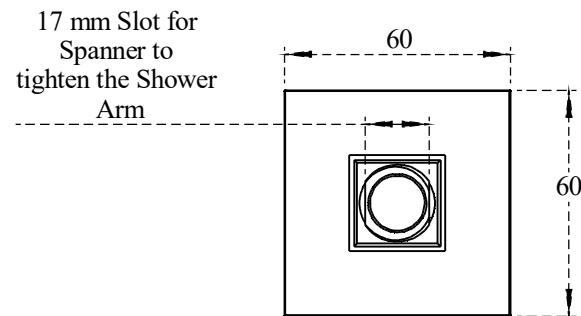

PART NO.-

C8993 Line Drawing

TITLE-

3" Ceiling Shower Arm- Brushed Finish Line Drawing

All Dimensions are in mm

**Note:-** Information provided for reference only.