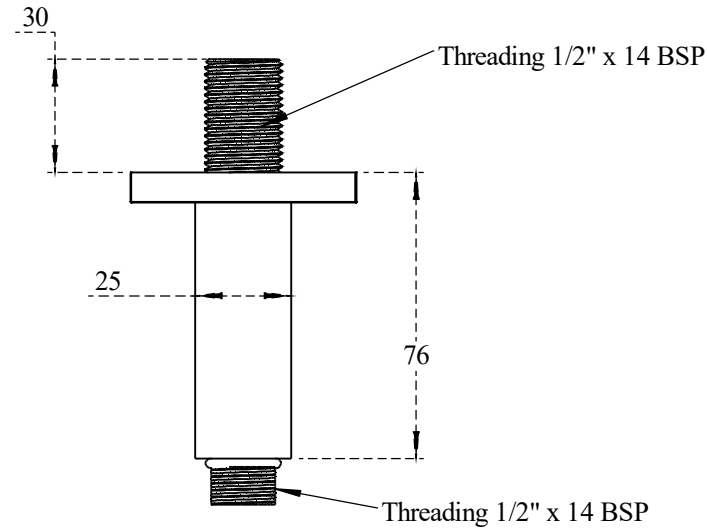

PART NO.-

C8993 Line Drawing

TITLE-

3" Ceiling Shower Arm- Brushed Finish Line Drawing

All Dimensions are in mm

**Note:-** Information provided for reference only.