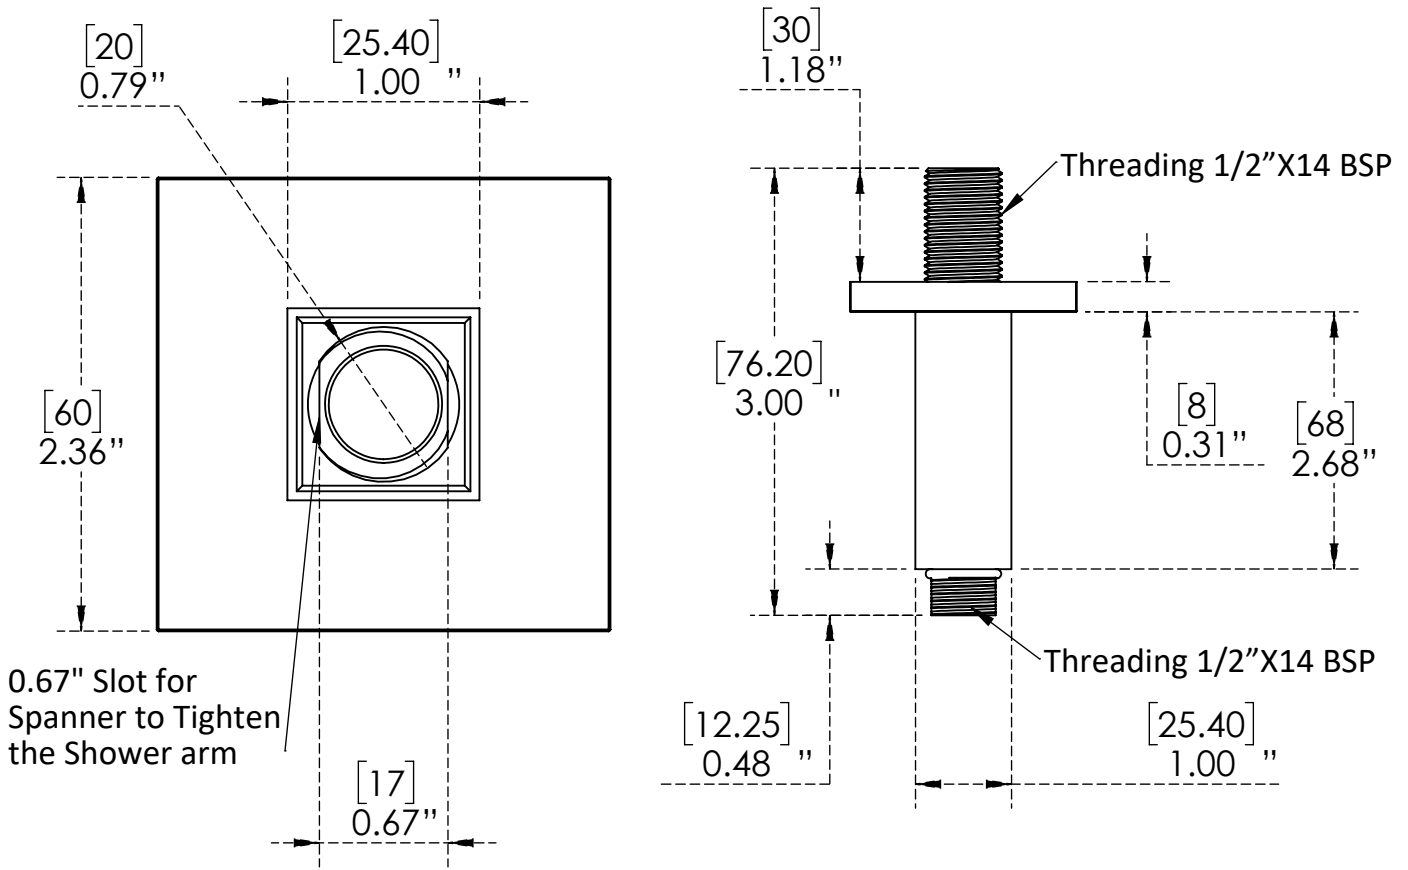

### Features & Benefits:

- Designed to install quickly with no hassle
- Fabricated from solid material for durability and reliability
- Flexible Design For Any Space
- Simple and reliable shower arm for a luxurious bath
- 1" Square Tube
- Brushed Nickle Finish
- Material Brass

## Product Dimensions:-

## Options Available:-

Part Number	Material	Length (inches)	Type	Pipe Shape	Finish
C8898	Brass	3"	Ceiling Mount	Square	Polished Chrome
C8899	Brass	5"	Ceiling Mount	Square	Polished Chrome
C8900	Brass	9"	Ceiling Mount	Square	Polished Chrome
C8902	Brass	12"	Ceiling Mount	Square	Polished Chrome
C8903	Brass	15"	Ceiling Mount	Square	Polished Chrome
C8904	Brass	18"	Ceiling Mount	Square	Polished Chrome
C8994	Brass	5"	Ceiling Mount	Square	Brushed Nickel
C8995	Brass	9"	Ceiling Mount	Square	Brushed Nickel
C8997	Brass	12"	Ceiling Mount	Square	Brushed Nickel
C8998	Brass	15"	Ceiling Mount	Square	Brushed Nickel
C8999	Brass	18"	Ceiling Mount	Square	Brushed Nickel