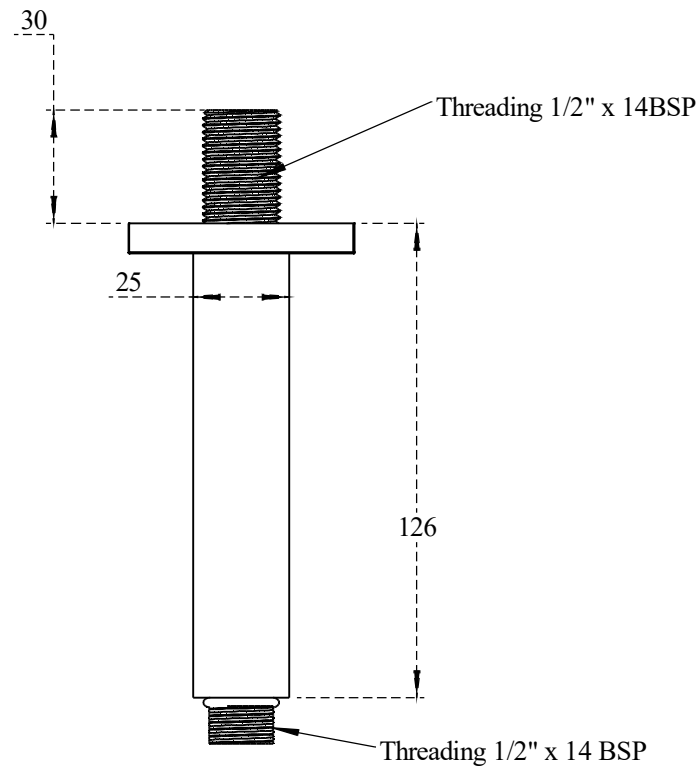

PART NO.-

C8994 Line Drawing

TITLE-

5" Ceiling Shower Arm- Brushed Finish Line Drawing

17 mm Slot for  
Spanner to  
tighten the Shower  
Arm

All Dimensions are in mm

**Note:-** Information provided for reference only.