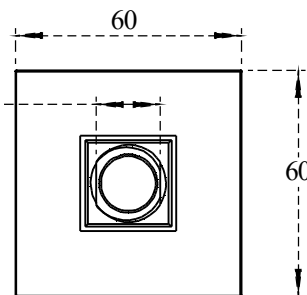

PART NO.-

C8994 Line Drawing

TITLE-

5" Ceiling Shower Arm- Brushed Finish Line Drawing

17 mm Slot for  
Spanner to  
tighten the Shower  
Arm

All Dimensions are in mm

**Note:-** Information provided for reference only.