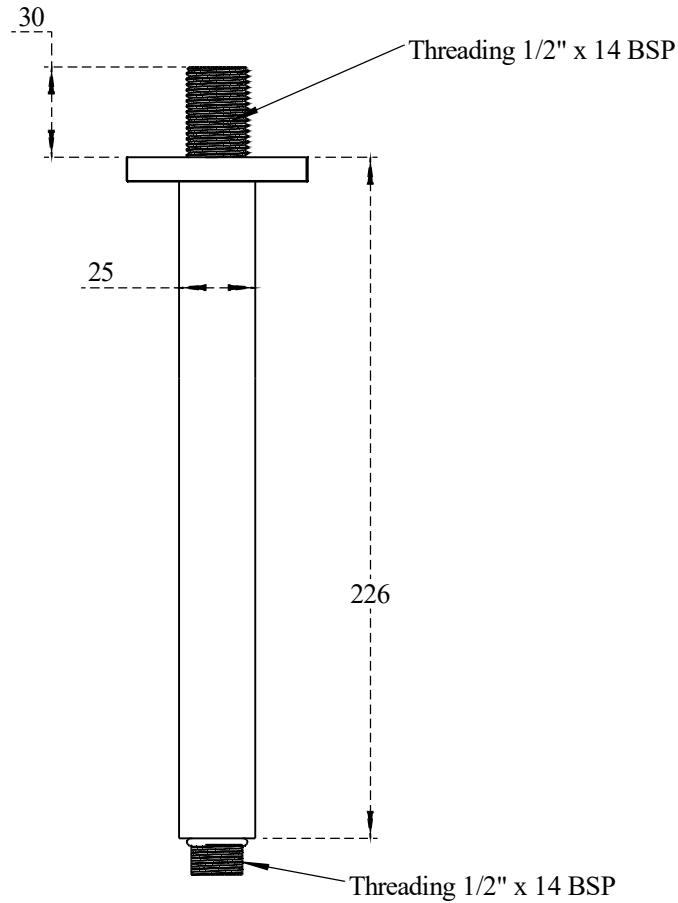

PART NO.-

C8995 Line Drawing

TITLE-

9" Ceiling Shower Arm- Brushed Finish Line Drawing

17 mm Slot for
Spanner to
tighten the Shower
Arm

All Dimensions are in mm

Note:- Information provided for reference only.