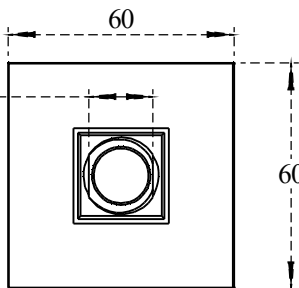

PART NO.-

C8995 Line Drawing

TITLE-

9" Ceiling Shower Arm- Brushed Finish Line Drawing

17 mm Slot for
Spanner to
tighten the Shower
Arm

All Dimensions are in mm

Note:- Information provided for reference only.