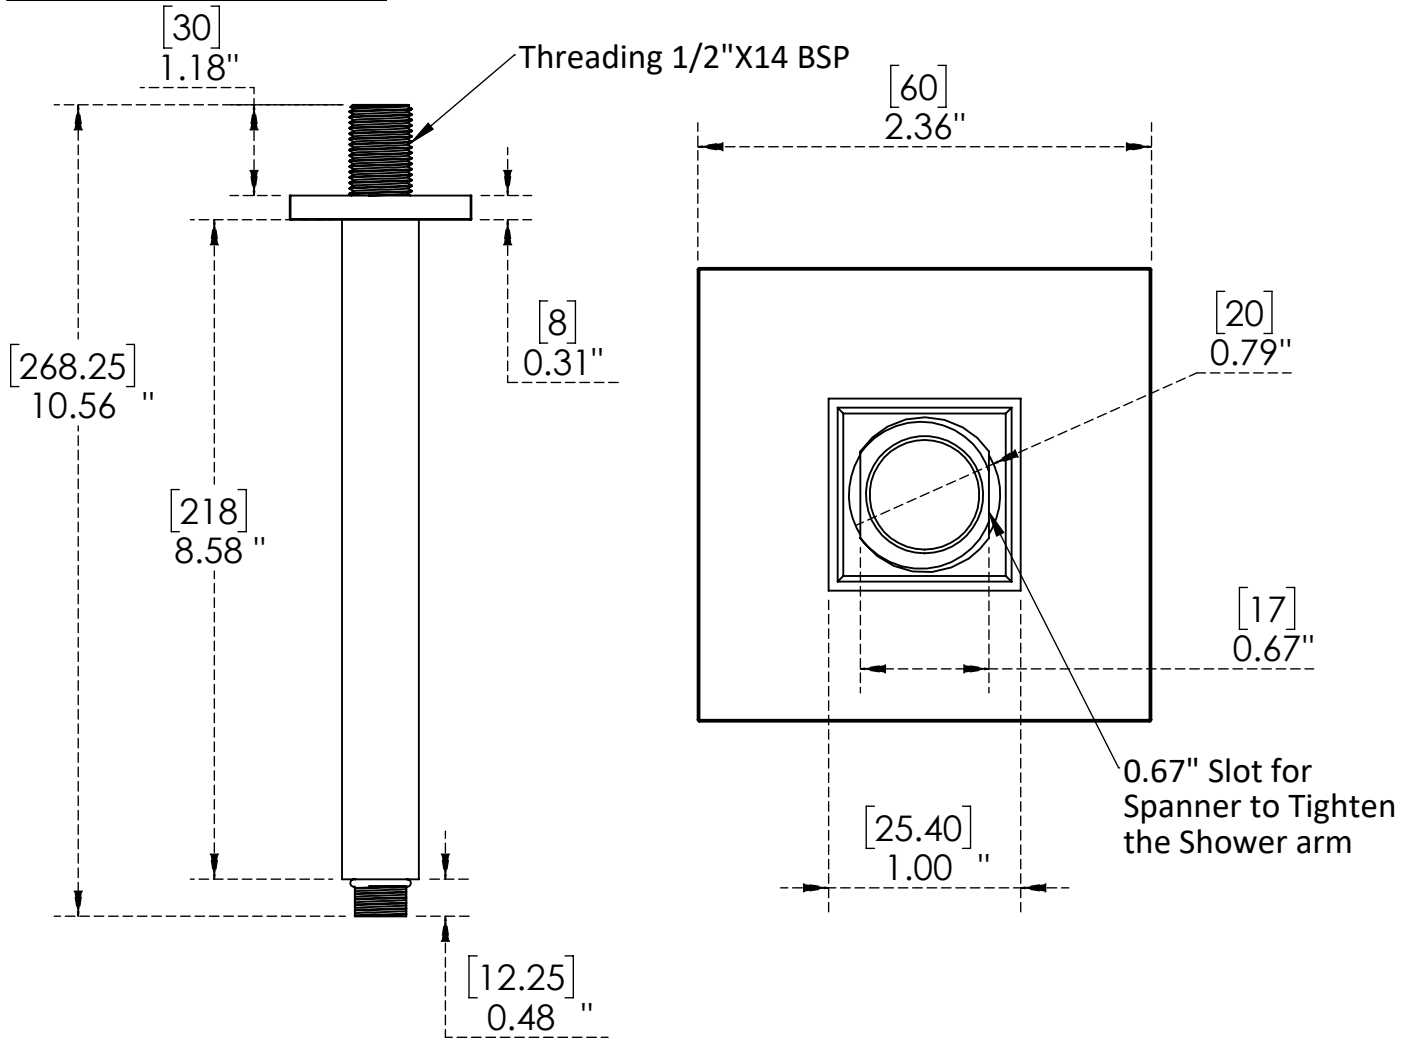

### Features & Benefits:

- Designed to install quickly with no hassle
- Fabricated from solid material for durability and reliability
- Flexible Design For Any Space
- Simple and reliable shower arm for a luxurious bath
- 1" Square Tube
- Brushed Nickle Finish
- Material Brass

**C8995**

Brushed Nickel

**Warranty:** One Year (Limited)

**Product Dimensions:-**

**Options Available:-**

Part Number	Material	Length (inches)	Type	Pipe Shape	Finish
C8898	Brass	3"	Ceiling Mount	Square	Polished Chrome
C8899	Brass	5"	Ceiling Mount	Square	Polished Chrome
C8900	Brass	9"	Ceiling Mount	Square	Polished Chrome
C8902	Brass	12"	Ceiling Mount	Square	Polished Chrome
C8903	Brass	15"	Ceiling Mount	Square	Polished Chrome
C8904	Brass	18"	Ceiling Mount	Square	Polished Chrome
C8993	Brass	3"	Ceiling Mount	Square	Brushed Nickel
C8994	Brass	5"	Ceiling Mount	Square	Brushed Nickel
C8997	Brass	12"	Ceiling Mount	Square	Brushed Nickel
C8998	Brass	15"	Ceiling Mount	Square	Brushed Nickel
C8999	Brass	18"	Ceiling Mount	Square	Brushed Nickel