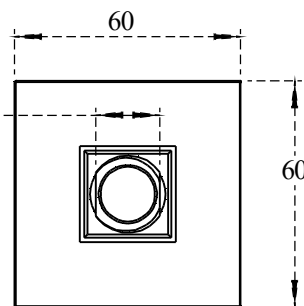

PART NO.-

C8997 Line Drawing

TITLE-

12" Ceiling Shower Arm- Brushed Finish Line Drawing

17 mm Slot for
Spanner to
tighten the Shower
Arm

All Dimensions are in mm

Note:- Information provided for reference only.