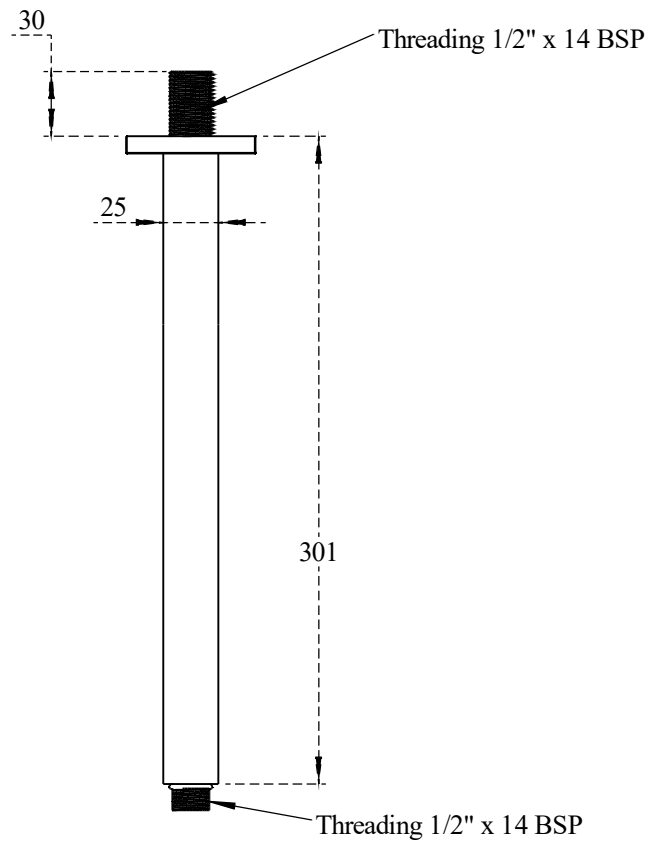

PART NO.-

C8997 Line Drawing

TITLE-

12" Ceiling Shower Arm- Brushed Finish Line Drawing

17 mm Slot for
Spanner to
tighten the Shower
Arm

All Dimensions are in mm

Note:- Information provided for reference only.