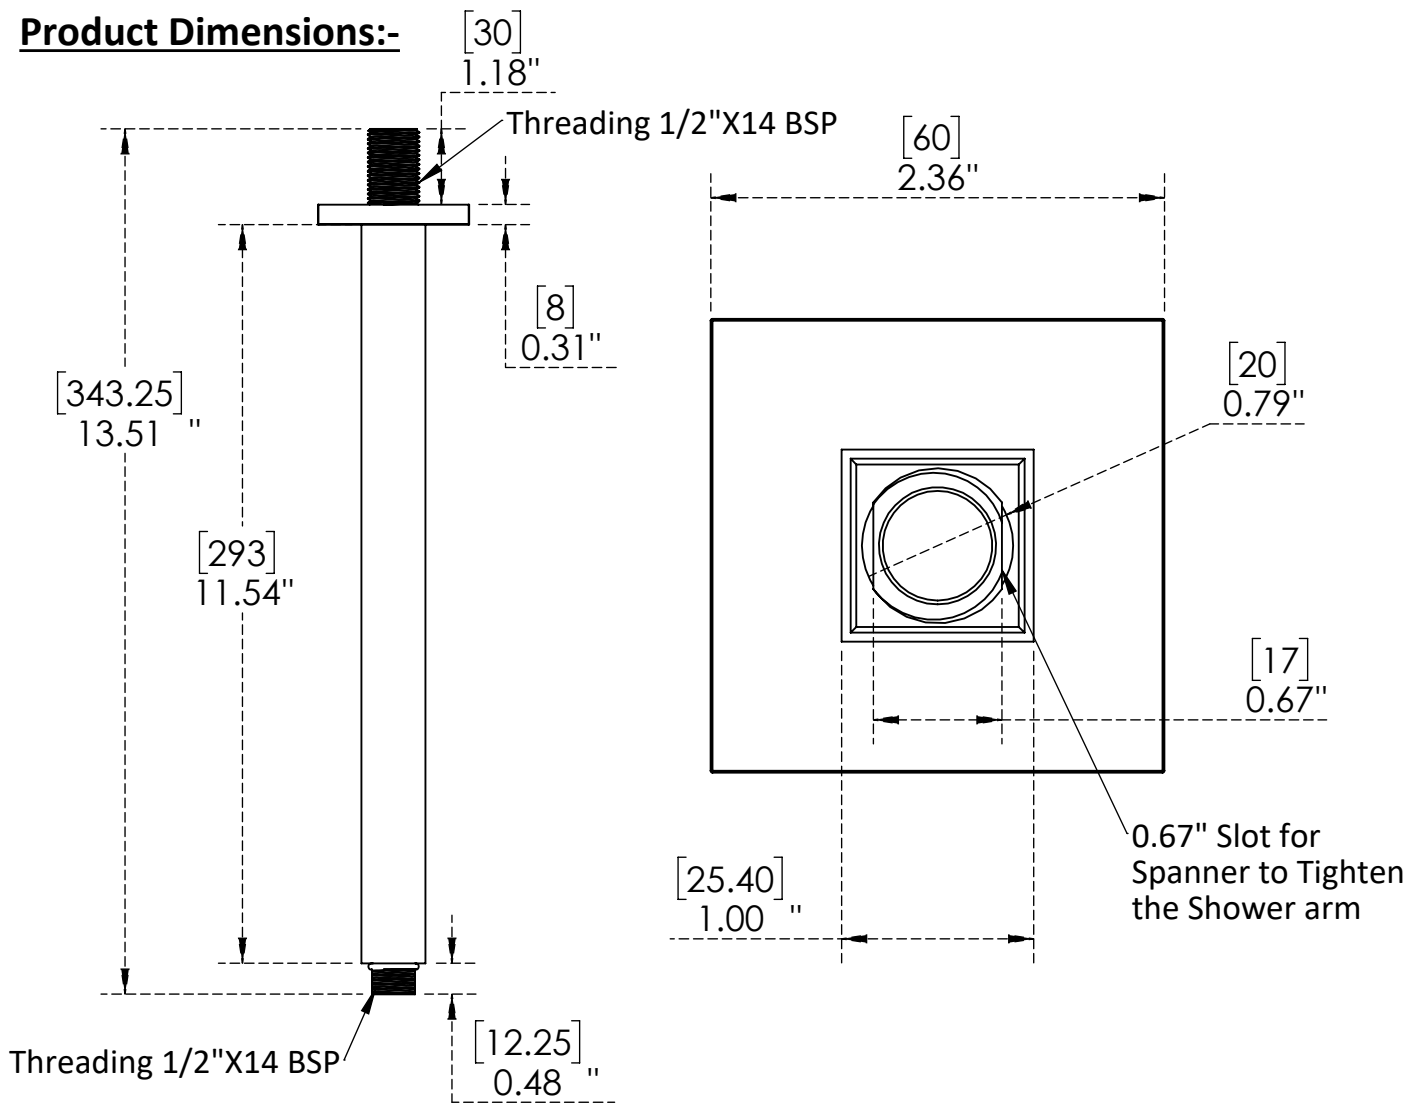

Features & Benefits:

- Designed to install quickly with no hassle
- Fabricated from solid material for durability and reliability
- Flexible Design For Any Space
- Simple and reliable shower arm for a luxurious bath
- 1" Square Tube
- Brushed Nickle Finish
- Material Brass

C8997

Brushed Nickel

Warranty: One Year (Limited)

Product Dimensions:-

Options Available:-

Part Number	Material	Length (inches)	Type	Pipe Shape	Finish
C8898	Brass	3"	Ceiling Mount	Square	Polished Chrome
C8899	Brass	5"	Ceiling Mount	Square	Polished Chrome
C8900	Brass	9"	Ceiling Mount	Square	Polished Chrome
C8902	Brass	12"	Ceiling Mount	Square	Polished Chrome
C8903	Brass	15"	Ceiling Mount	Square	Polished Chrome
C8904	Brass	18"	Ceiling Mount	Square	Polished Chrome
C8993	Brass	3"	Ceiling Mount	Square	Brushed Nickel
C8994	Brass	5"	Ceiling Mount	Square	Brushed Nickel
C8995	Brass	9"	Ceiling Mount	Square	Brushed Nickel
C8998	Brass	15"	Ceiling Mount	Square	Brushed Nickel
C8999	Brass	18"	Ceiling Mount	Square	Brushed Nickel