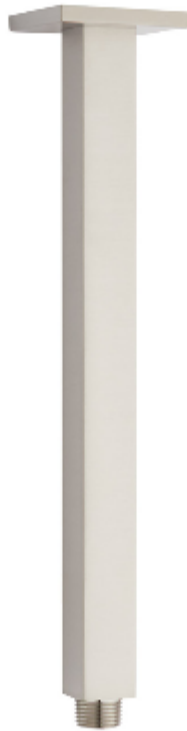

Features & Benefits:

- Designed to install quickly with no hassle
- Fabricated from solid material for durability and reliability
- Flexible Design For Any Space
- Simple and reliable shower arm for a luxurious bath
- 1" Square Tube
- Brushed Nickle Finish
- Material Brass

C8997

Brushed Nickel

Warranty: One Year (Limited)

Product Dimensions:-

Options Available:-

Part Number	Material	Length (inches)	Type	Pipe Shape	Finish
C8898	Brass	3"	Ceiling Mount	Square	Polished Chrome
C8899	Brass	5"	Ceiling Mount	Square	Polished Chrome
C8900	Brass	9"	Ceiling Mount	Square	Polished Chrome
C8902	Brass	12"	Ceiling Mount	Square	Polished Chrome
C8903	Brass	15"	Ceiling Mount	Square	Polished Chrome
C8904	Brass	18"	Ceiling Mount	Square	Polished Chrome
C8993	Brass	3"	Ceiling Mount	Square	Brushed Nickel
C8994	Brass	5"	Ceiling Mount	Square	Brushed Nickel
C8995	Brass	9"	Ceiling Mount	Square	Brushed Nickel
C8998	Brass	15"	Ceiling Mount	Square	Brushed Nickel
C8999	Brass	18"	Ceiling Mount	Square	Brushed Nickel