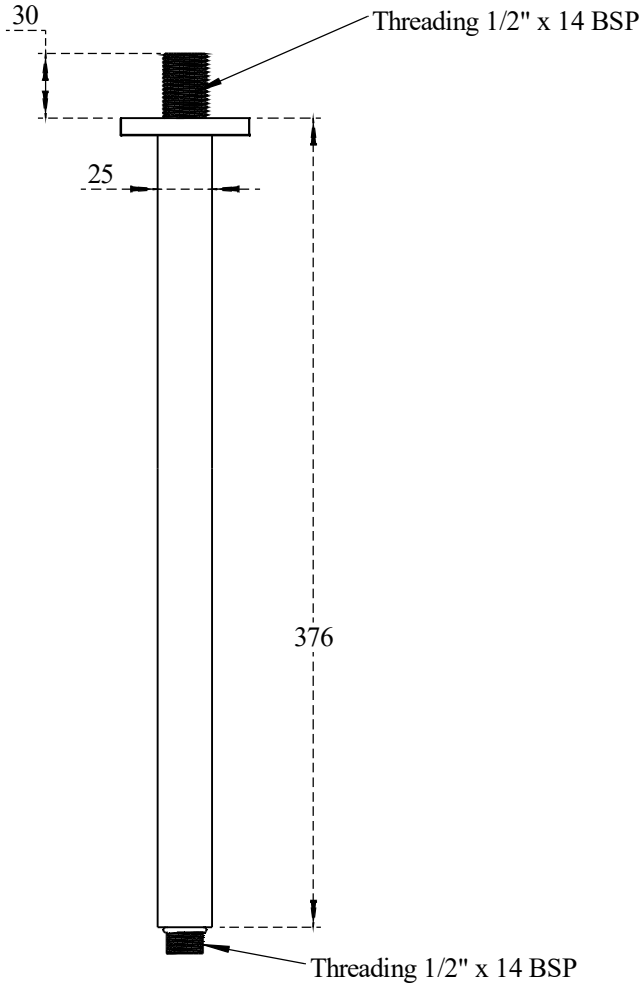

PART NO.-

C8998 Line Drawing

TITLE- 15" Ceiling Shower Arm- Brushed Finish Line Drawing

17 mm Slot for
Spanner to
tighten the Shower
Arm

All Dimensions are in mm

Note:- Information provided for reference only.