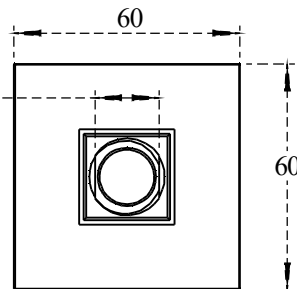

PART NO.-

C8998 Line Drawing

TITLE- 15" Ceiling Shower Arm- Brushed Finish Line Drawing

17 mm Slot for
Spanner to
tighten the Shower
Arm

All Dimensions are in mm

Note:- Information provided for reference only.