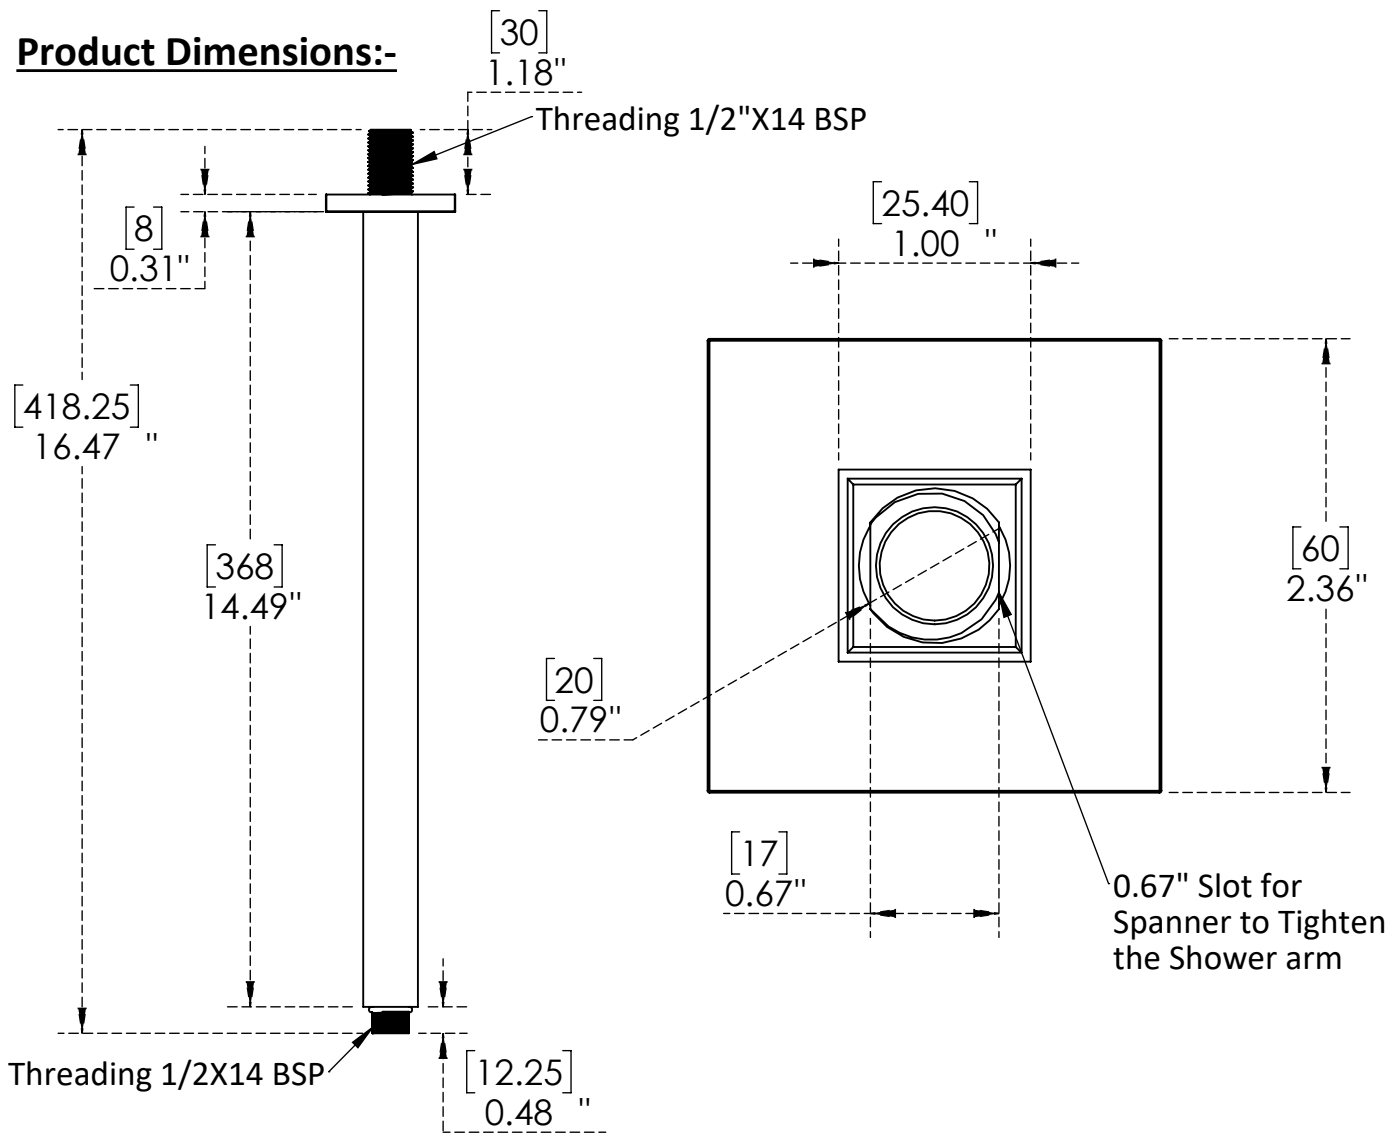

### Features & Benefits:

- Designed to install quickly with no hassle
- Fabricated from solid material for durability and reliability
- Flexible Design For Any Space
- Simple and reliable shower arm for a luxurious bath
- 1" Square Tube
- Brushed Nickel Finish
- Material Brass

**C8998**

Brushed Nickel

**Warranty:** One Year (Limited)

**Product Dimensions:-**

**Options Available:-**

Part Number	Material	Length (inches)	Type	Pipe Shape	Finish
C8898	Brass	3"	Ceiling Mount	Square	Polished Chrome
C8899	Brass	5"	Ceiling Mount	Square	Polished Chrome
C8900	Brass	9"	Ceiling Mount	Square	Polished Chrome
C8902	Brass	12"	Ceiling Mount	Square	Polished Chrome
C8903	Brass	15"	Ceiling Mount	Square	Polished Chrome
C8904	Brass	18"	Ceiling Mount	Square	Polished Chrome
C8993	Brass	3"	Ceiling Mount	Square	Brushed Nickel
C8994	Brass	5"	Ceiling Mount	Square	Brushed Nickel
C8995	Brass	9"	Ceiling Mount	Square	Brushed Nickel
C8997	Brass	12"	Ceiling Mount	Square	Brushed Nickel
C8999	Brass	18"	Ceiling Mount	Square	Brushed Nickel