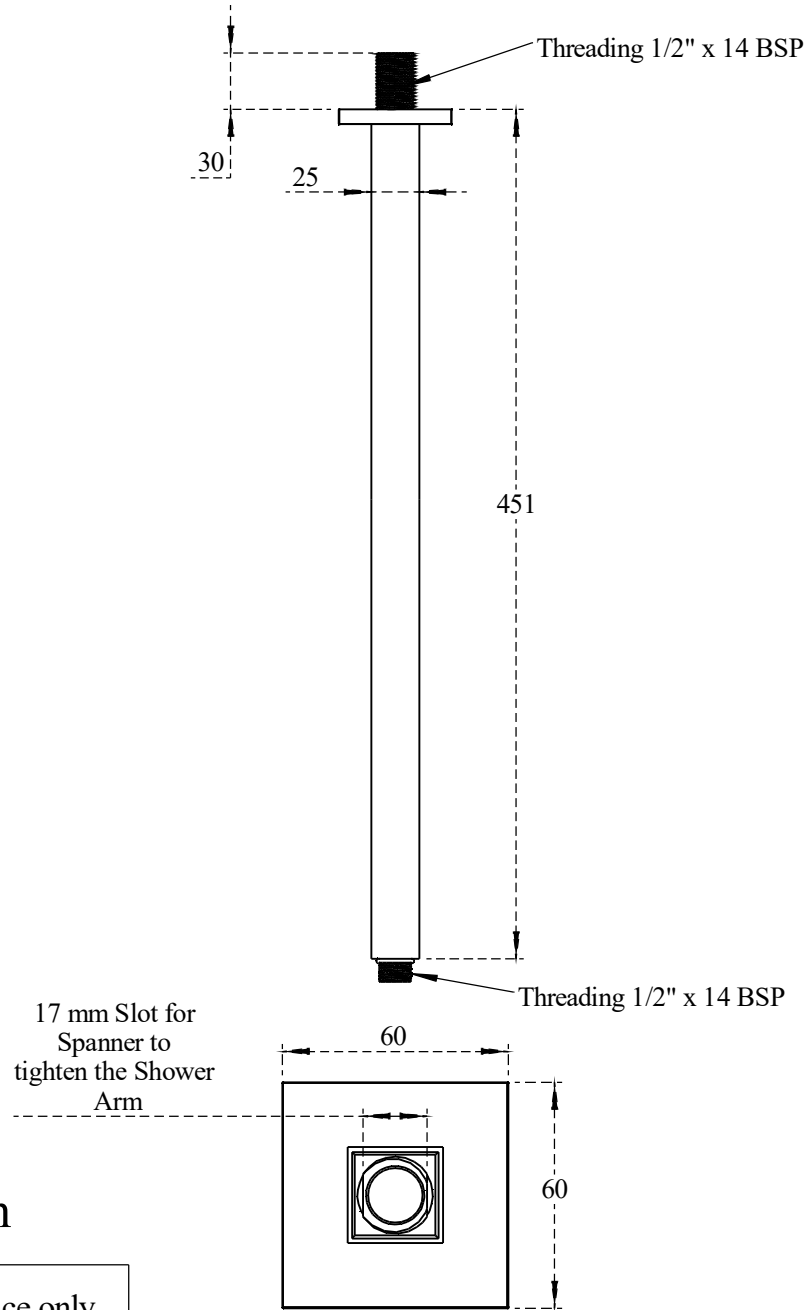

PART NO.-

C8999 Line Drawing

TITLE- 18" Ceiling Shower Arm- Brushed Finish Line Drawing

All Dimensions are in mm

**Note:-** Information provided for reference only.