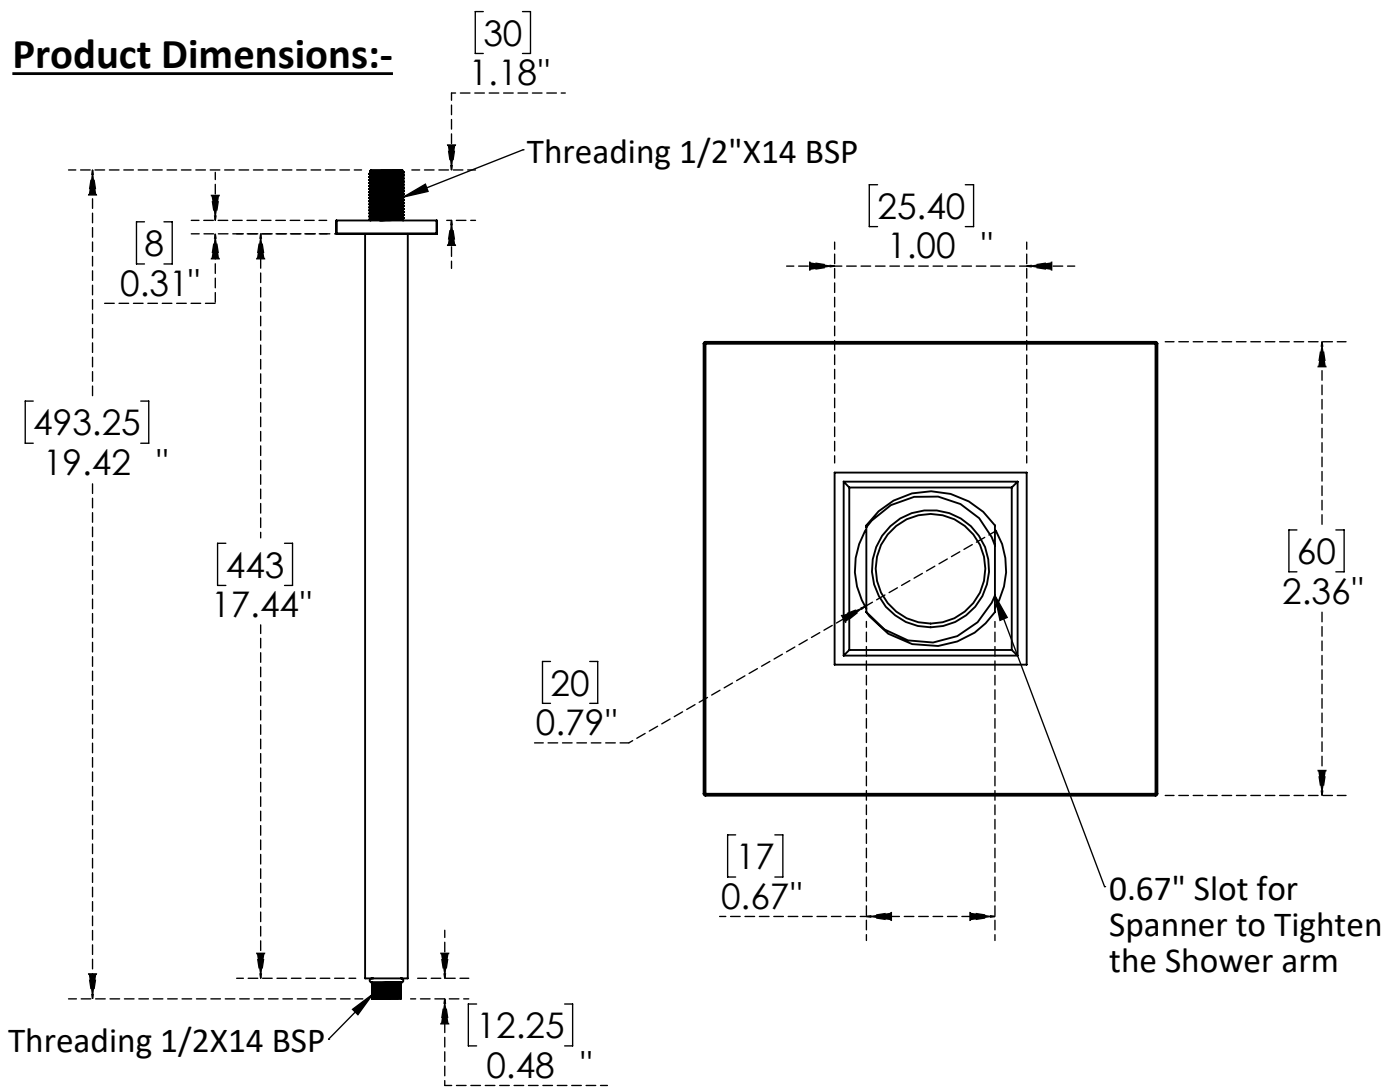

Features & Benefits:

- Designed to install quickly with no hassle
- Fabricated from solid material for durability and reliability
- Flexible Design For Any Space
- Simple and reliable shower arm for a luxurious bath
- 1" Square Tube
- Brushed Nickle Finish
- Material Brass

C8999

Brushed Nickel

Warranty: One Year (Limited)

Product Dimensions:-

Options Available:-

Part Number	Material	Length (inches)	Type	Pipe Shape	Finish
C8898	Brass	3"	Ceiling Mount	Square	Polished Chrome
C8899	Brass	5"	Ceiling Mount	Square	Polished Chrome
C8900	Brass	9"	Ceiling Mount	Square	Polished Chrome
C8902	Brass	12"	Ceiling Mount	Square	Polished Chrome
C8903	Brass	15"	Ceiling Mount	Square	Polished Chrome
C8904	Brass	18"	Ceiling Mount	Square	Polished Chrome
C8993	Brass	3"	Ceiling Mount	Square	Brushed Nickel
C8994	Brass	5"	Ceiling Mount	Square	Brushed Nickel
C8995	Brass	9"	Ceiling Mount	Square	Brushed Nickel
C8997	Brass	12"	Ceiling Mount	Square	Brushed Nickel
C8998	Brass	15"	Ceiling Mount	Square	Brushed Nickel