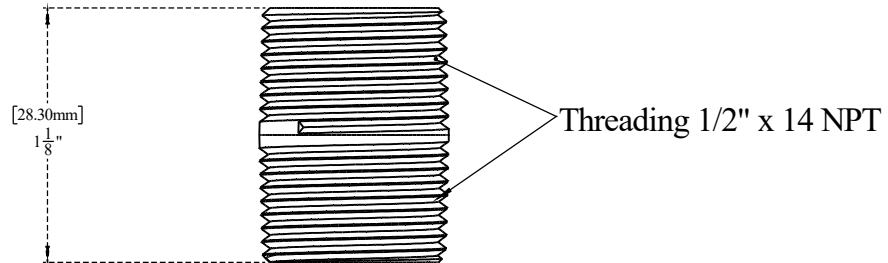

PART NO.- C9500 Line Drawing

TITLE- Close Nipple Line Drawing

**ALUIDS** Note:- Information provided for reference only

\* This document and the information thereon is the property of Krome Dispense Pvt Ltd. & its subsidiaries. Any reproduction in part or as a whole without the written permission of Krome Dispense Pvt Ltd. is prohibited.

All dimensions are in inches, mm (in bracket)