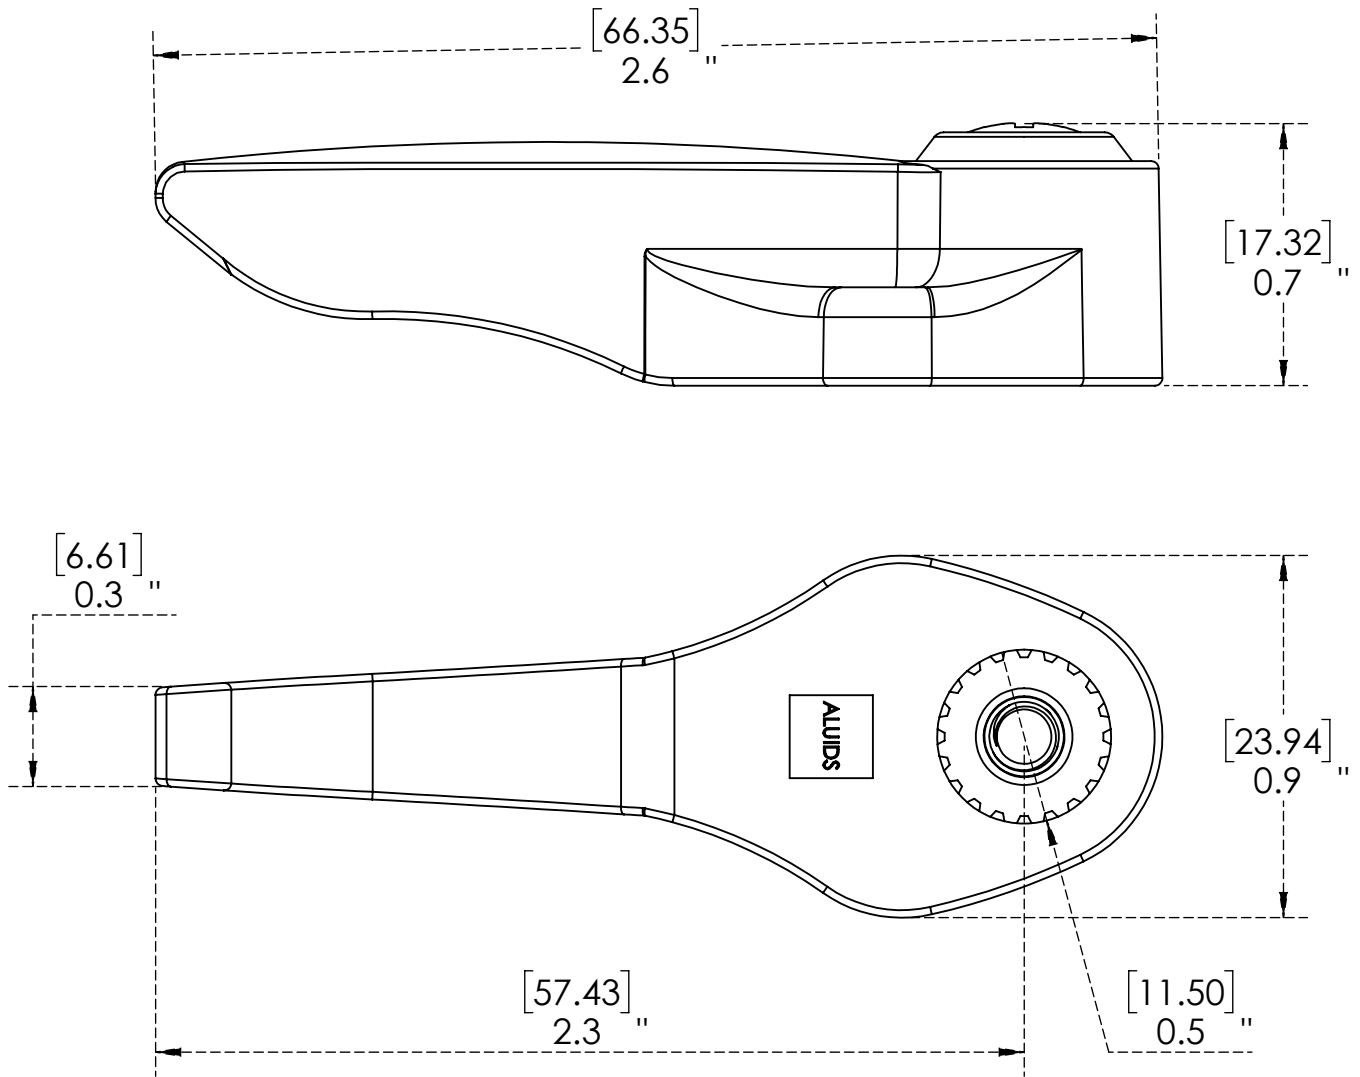

Features & Benefits:

- Easy Installation, Non Corrosive, Economical, Durable
- Suitable for Cold Quarter Turn Faucet/Valve/Taps of Bathroom/Kitchen, Commercial Faucet Application
- High quality brass body

C8154

Polished Chrome

Warranty: One Year (Limited)

Product Dimensions:-

Options Available:-

| Part Number | Part Name | Water Control | Finish |
|-------------|---|---------------|---------------|
| C8155 | Lever Handle With HOT (Red) index & Screw | Hot | Polish Chrome |
| C9504 | Economy Lever Handle With COLD (BLUE) index & Screw | Cold | Polish Chrome |
| C9505 | Economy Lever Handle With HOT (RED) index & Screw | Hot | Polish Chrome |