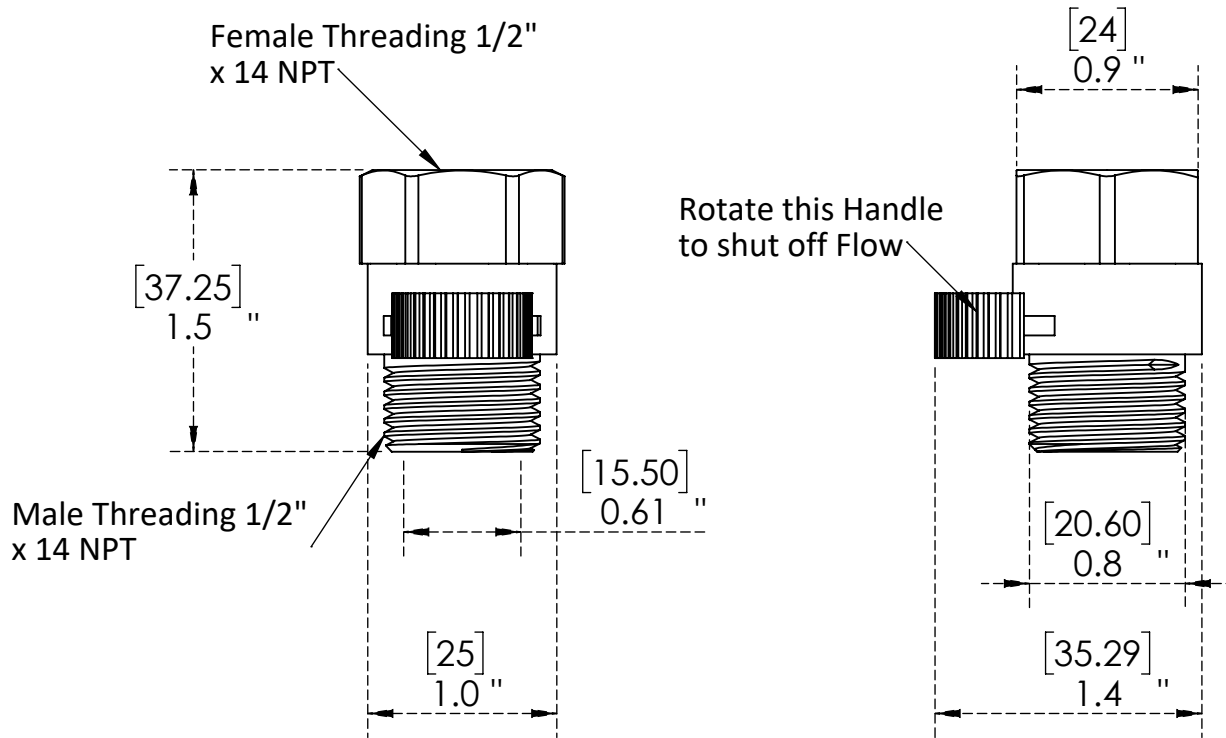

Product Dimensions:-

Options Available:- No Option Available

US & Canada :- +1-678 666 2001
Asia:- +91-9814203010

Krome USA Inc. reserves the right to make revisions to product specifications without any notice
For most updated specification sheet , go to www.aluids.com