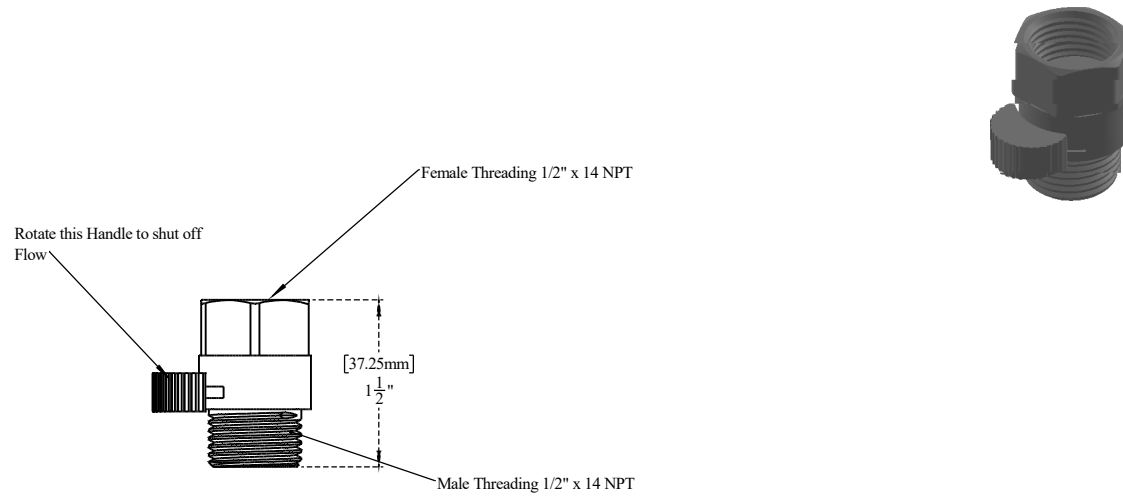

PART NO.- C8880 Line Drawing

TITLE- Shower Head Shut-Off Valve Ball Valve 1/2-Inch NPT
Line Drawing

ALUIDS	Note:- Information provided for reference only
* This document and the information thereon is the property of Krome Dispense Pvt Ltd. & its subsidiaries. Any reproduction in part or as a whole without the written permission of Krome Dispense Pvt Ltd. is prohibited.	

All dimensions are in inches, mm (in bracket)