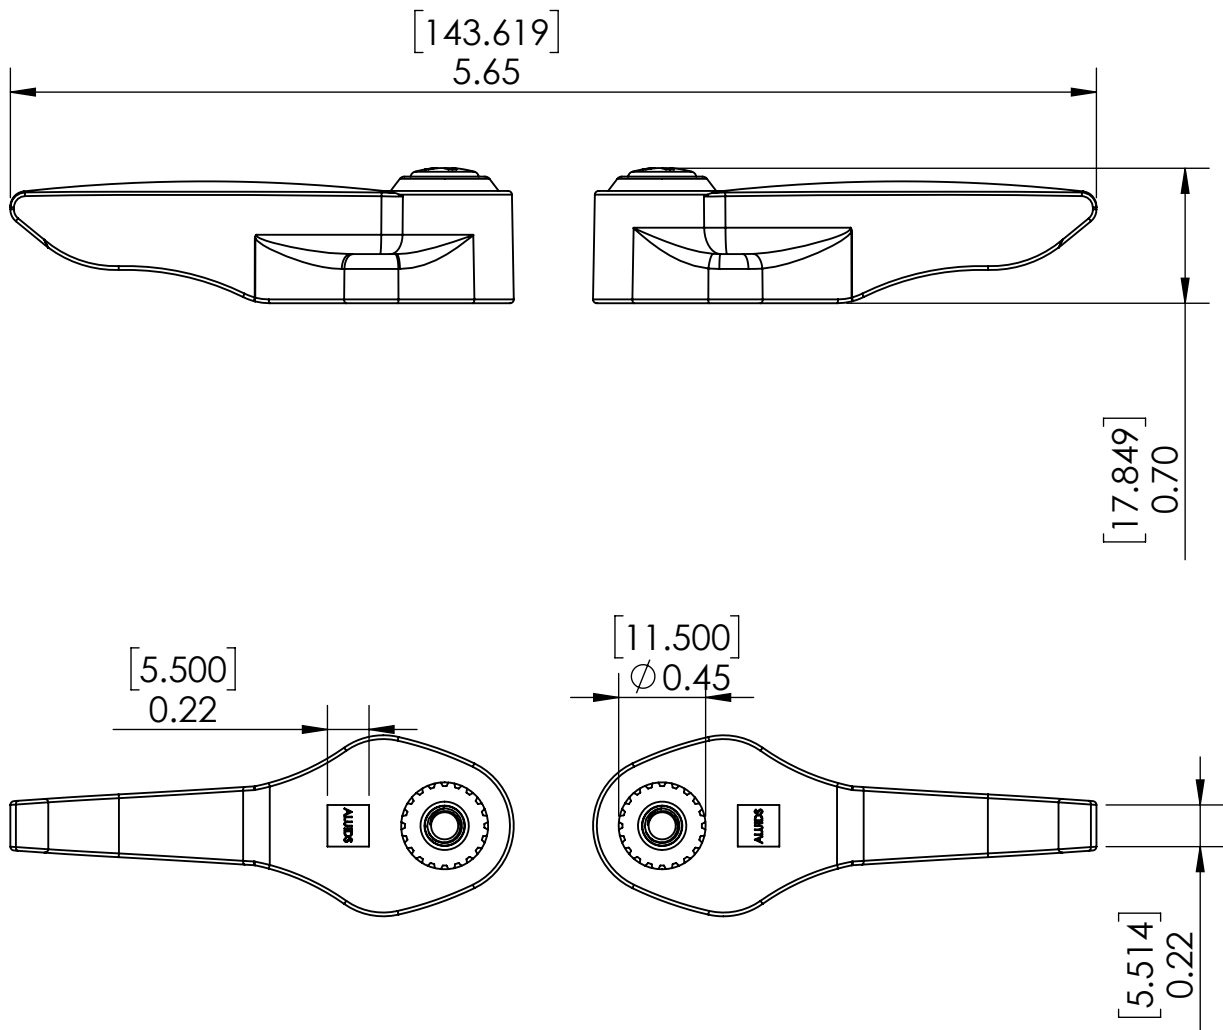

Option Available

Part No	Part Name
C9503	Economy Lever Handle Kit

Product Dimensions:-

Copyright © 2017 Krome USA Inc. All Rights Reserved

US & Canada :- +1-678 666 2001

Asia:- +91-9814203010

Krome USA Inc. reserves the right to make revisions to product specifications without any notice

For most updated specification sheet , go to www.aluids.com