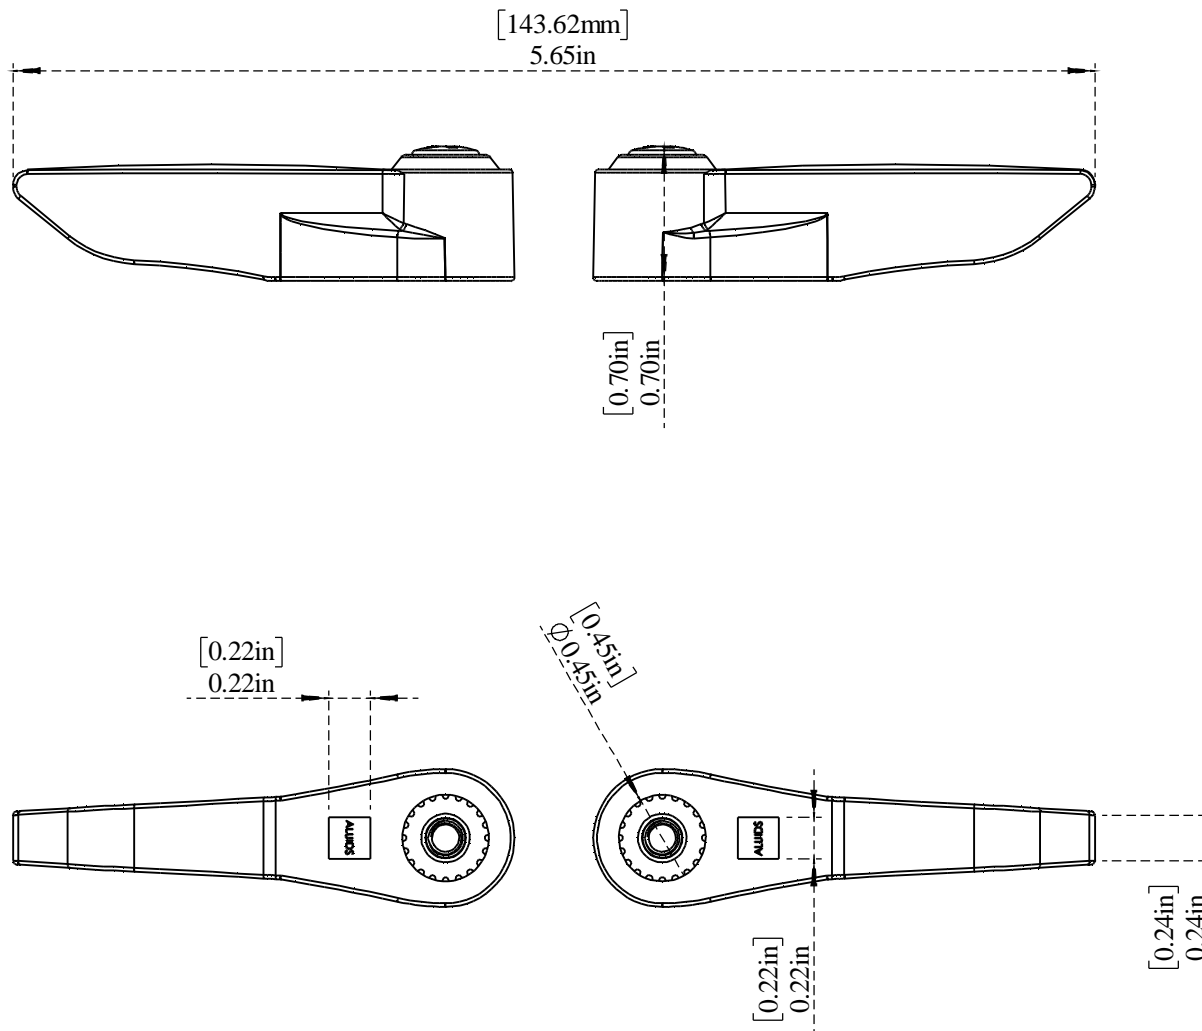

PART NO.-

C9503 Line Drawing

TITLE-

Economy Lever Handle Kit

All dimensions are in inches, mm (in bracket)

Note:- Information provided for reference only.

* This document and the information thereon is the property of Krome Dispense Pvt Ltd. & its subsidiaries. Any reproduction in part or as a whole without the written permission of Krome Dispense Pvt Ltd. is prohibited.