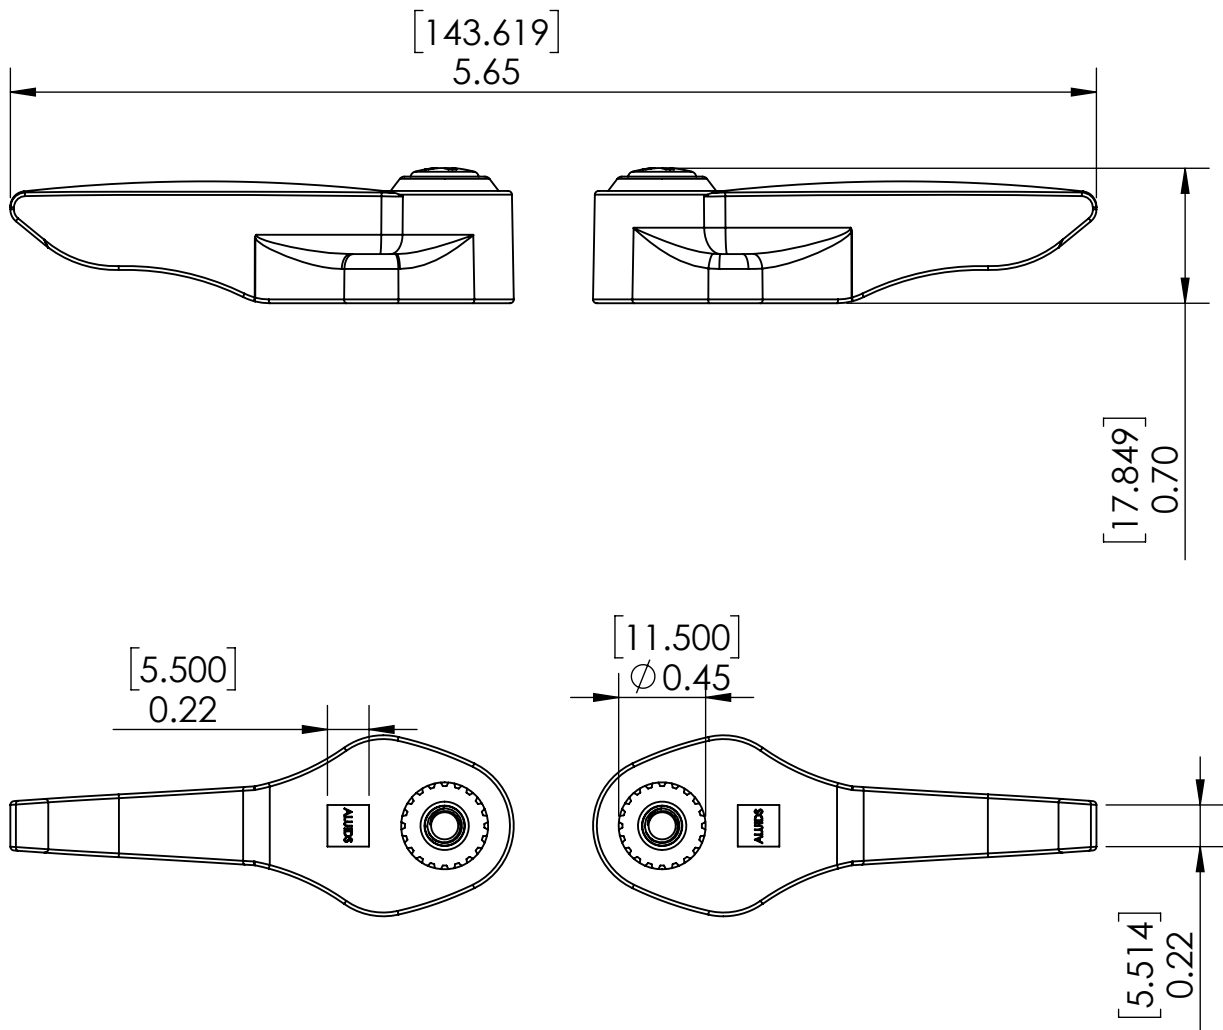

Option Available

Part No	Part Name
C9502	Lever Handle Kit

Product Dimensions:-

Copyright © 2017 Krome USA Inc. All Rights Reserved

US & Canada :- +1-678 666 2001

Asia:- +91-9814203010

Krome USA Inc. reserves the right to make revisions to product specifications without any notice