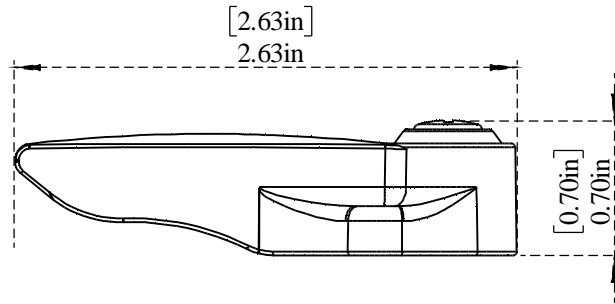

PART NO.-

C9504 Line Drawing

TITLE-

Economy Lever Handle With COLD (BLUE) index & Screw

All dimensions are in inches, mm (in bracket)

**Note:-** Information provided for reference only.

\* This document and the information thereon is the property of Krome Dispense Pvt Ltd. & its subsidiaries. Any reproduction in part or as a whole without the written permission of Krome Dispense Pvt Ltd. is prohibited.