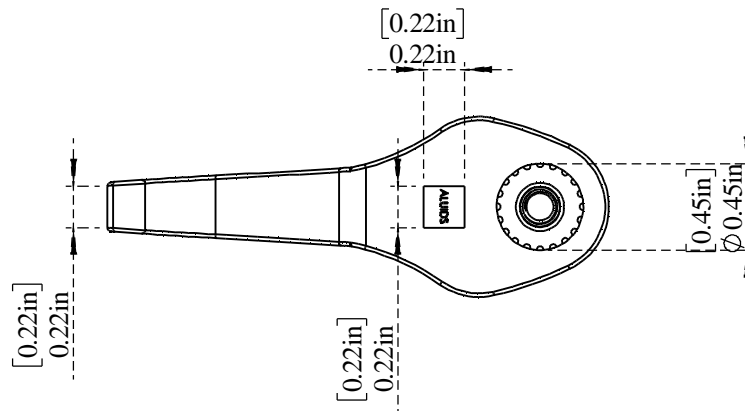

PART NO.-

C9504 Line Drawing

TITLE-

Economy Lever Handle With COLD (BLUE) index & Screw

All dimensions are in inches, mm (in bracket)

**Note:-** Information provided for reference only.

\* This document and the information thereon is the property of Krome Dispense Pvt Ltd. & its subsidiaries. Any reproduction in part or as a whole without the written permission of Krome Dispense Pvt Ltd. is prohibited.