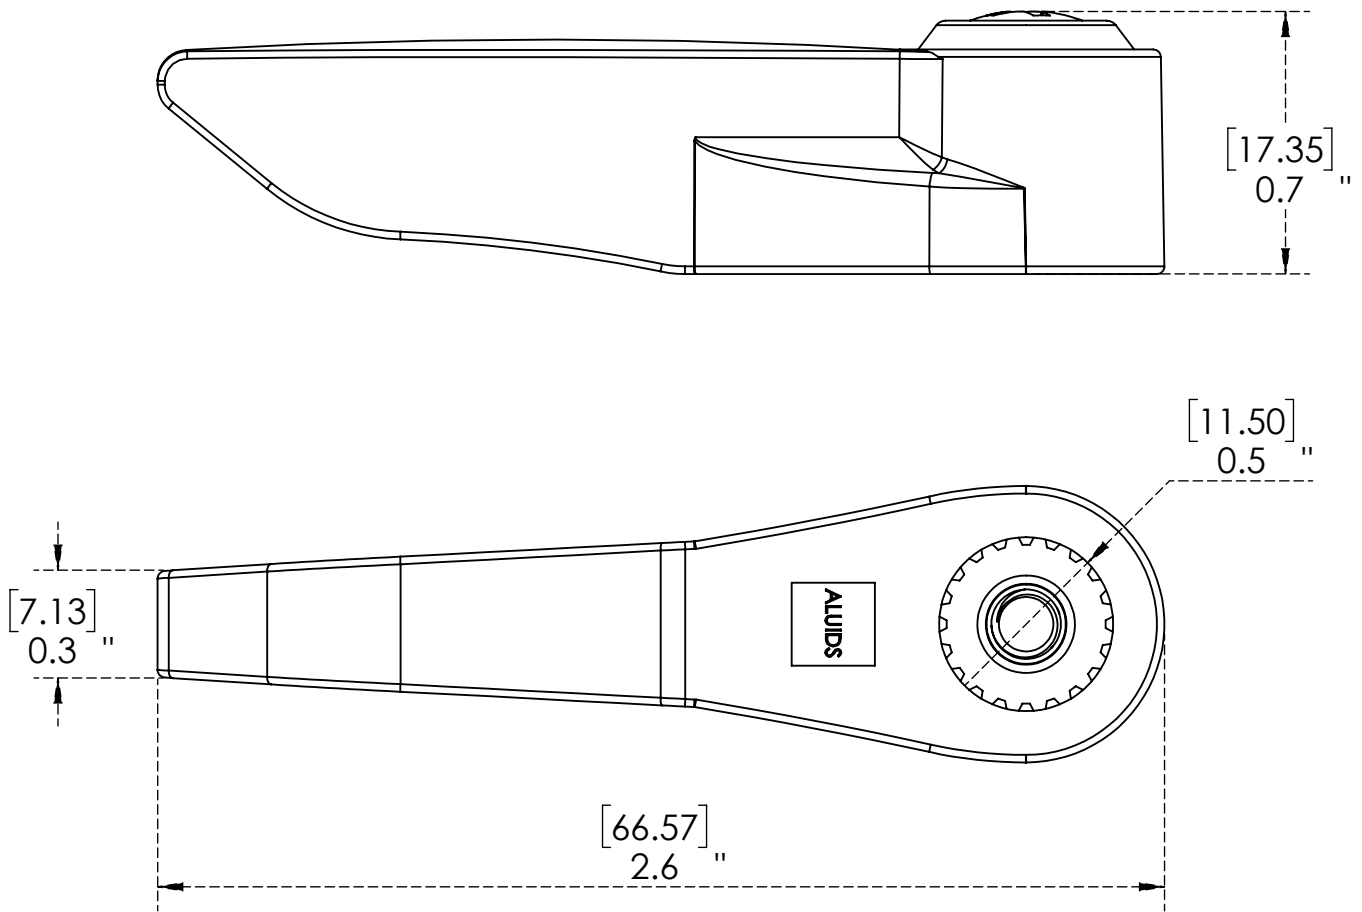

### Features & Benefits:

- Easy Installation, Non Corrosive, Economical, Durable
- Suitable for Hot Quarter Turn Faucet/Valve/Taps of Bathroom/Kitchen, Commercial Faucet Application
- High quality brass body

**C9504**

Polished Chrome

**Warranty:** One Year (Limited)

**Product Dimensions:-**

**Options Available:-**

Part Number	Part Name	Water Control	Finish
C8154	Lever Handle With Cold (Blue) index & Screw	Cold	Polish Chrome
C8155	Lever Handle With Hot (Red) index & Screw	Hot	Polish Chrome
C9505	Economy Lever Handle With HOT (RED) index & Screw	Hot	Polish Chrome