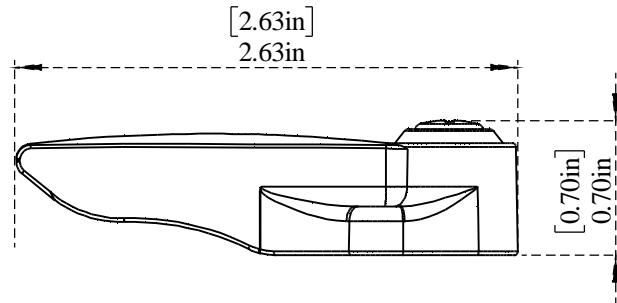

PART NO.-

C8155 Line Drawing

TITLE-

Lever Handle With Hot (Red) index & Screw

All dimensions are in inches, mm (in bracket)

Note:- Information provided for reference only.

* This document and the information thereon is the property of Krome Dispense Pvt Ltd. & its subsidiaries. Any reproduction in part or as a whole without the written permission of Krome Dispense Pvt Ltd. is prohibited.