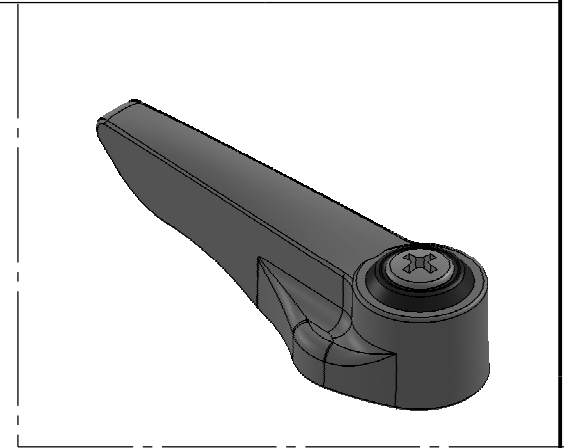

PART NO.-

C8155 Line Drawing

TITLE-

Lever Handle With Hot (Red) index & Screw

All dimensions are in inches, mm (in bracket)

Note:- Information provided for reference only.

* This document and the information thereon is the property of Krome Dispense Pvt Ltd. & its subsidiaries. Any reproduction in part or as a whole without the written permission of Krome Dispense Pvt Ltd. is prohibited.