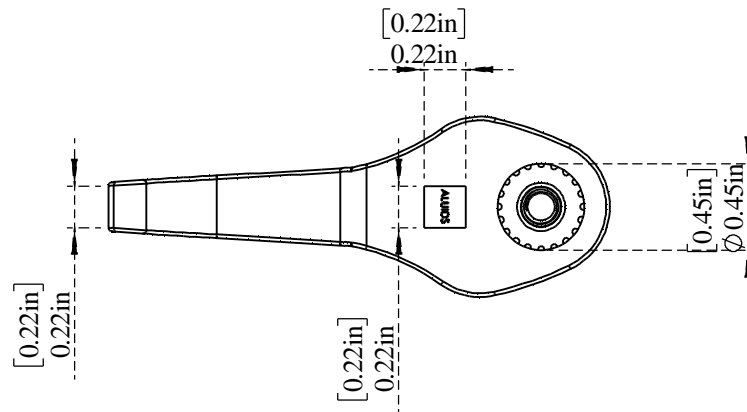

PART NO.-

C8155 Line Drawing

TITLE-

Lever Handle With Hot (Red) index & Screw

All dimensions are in inches, mm (in bracket)

Note:- Information provided for reference only.

* This document and the information thereon is the property of Krome Dispense Pvt Ltd. & its subsidiaries. Any reproduction in part or as a whole without the written permission of Krome Dispense Pvt Ltd. is prohibited.